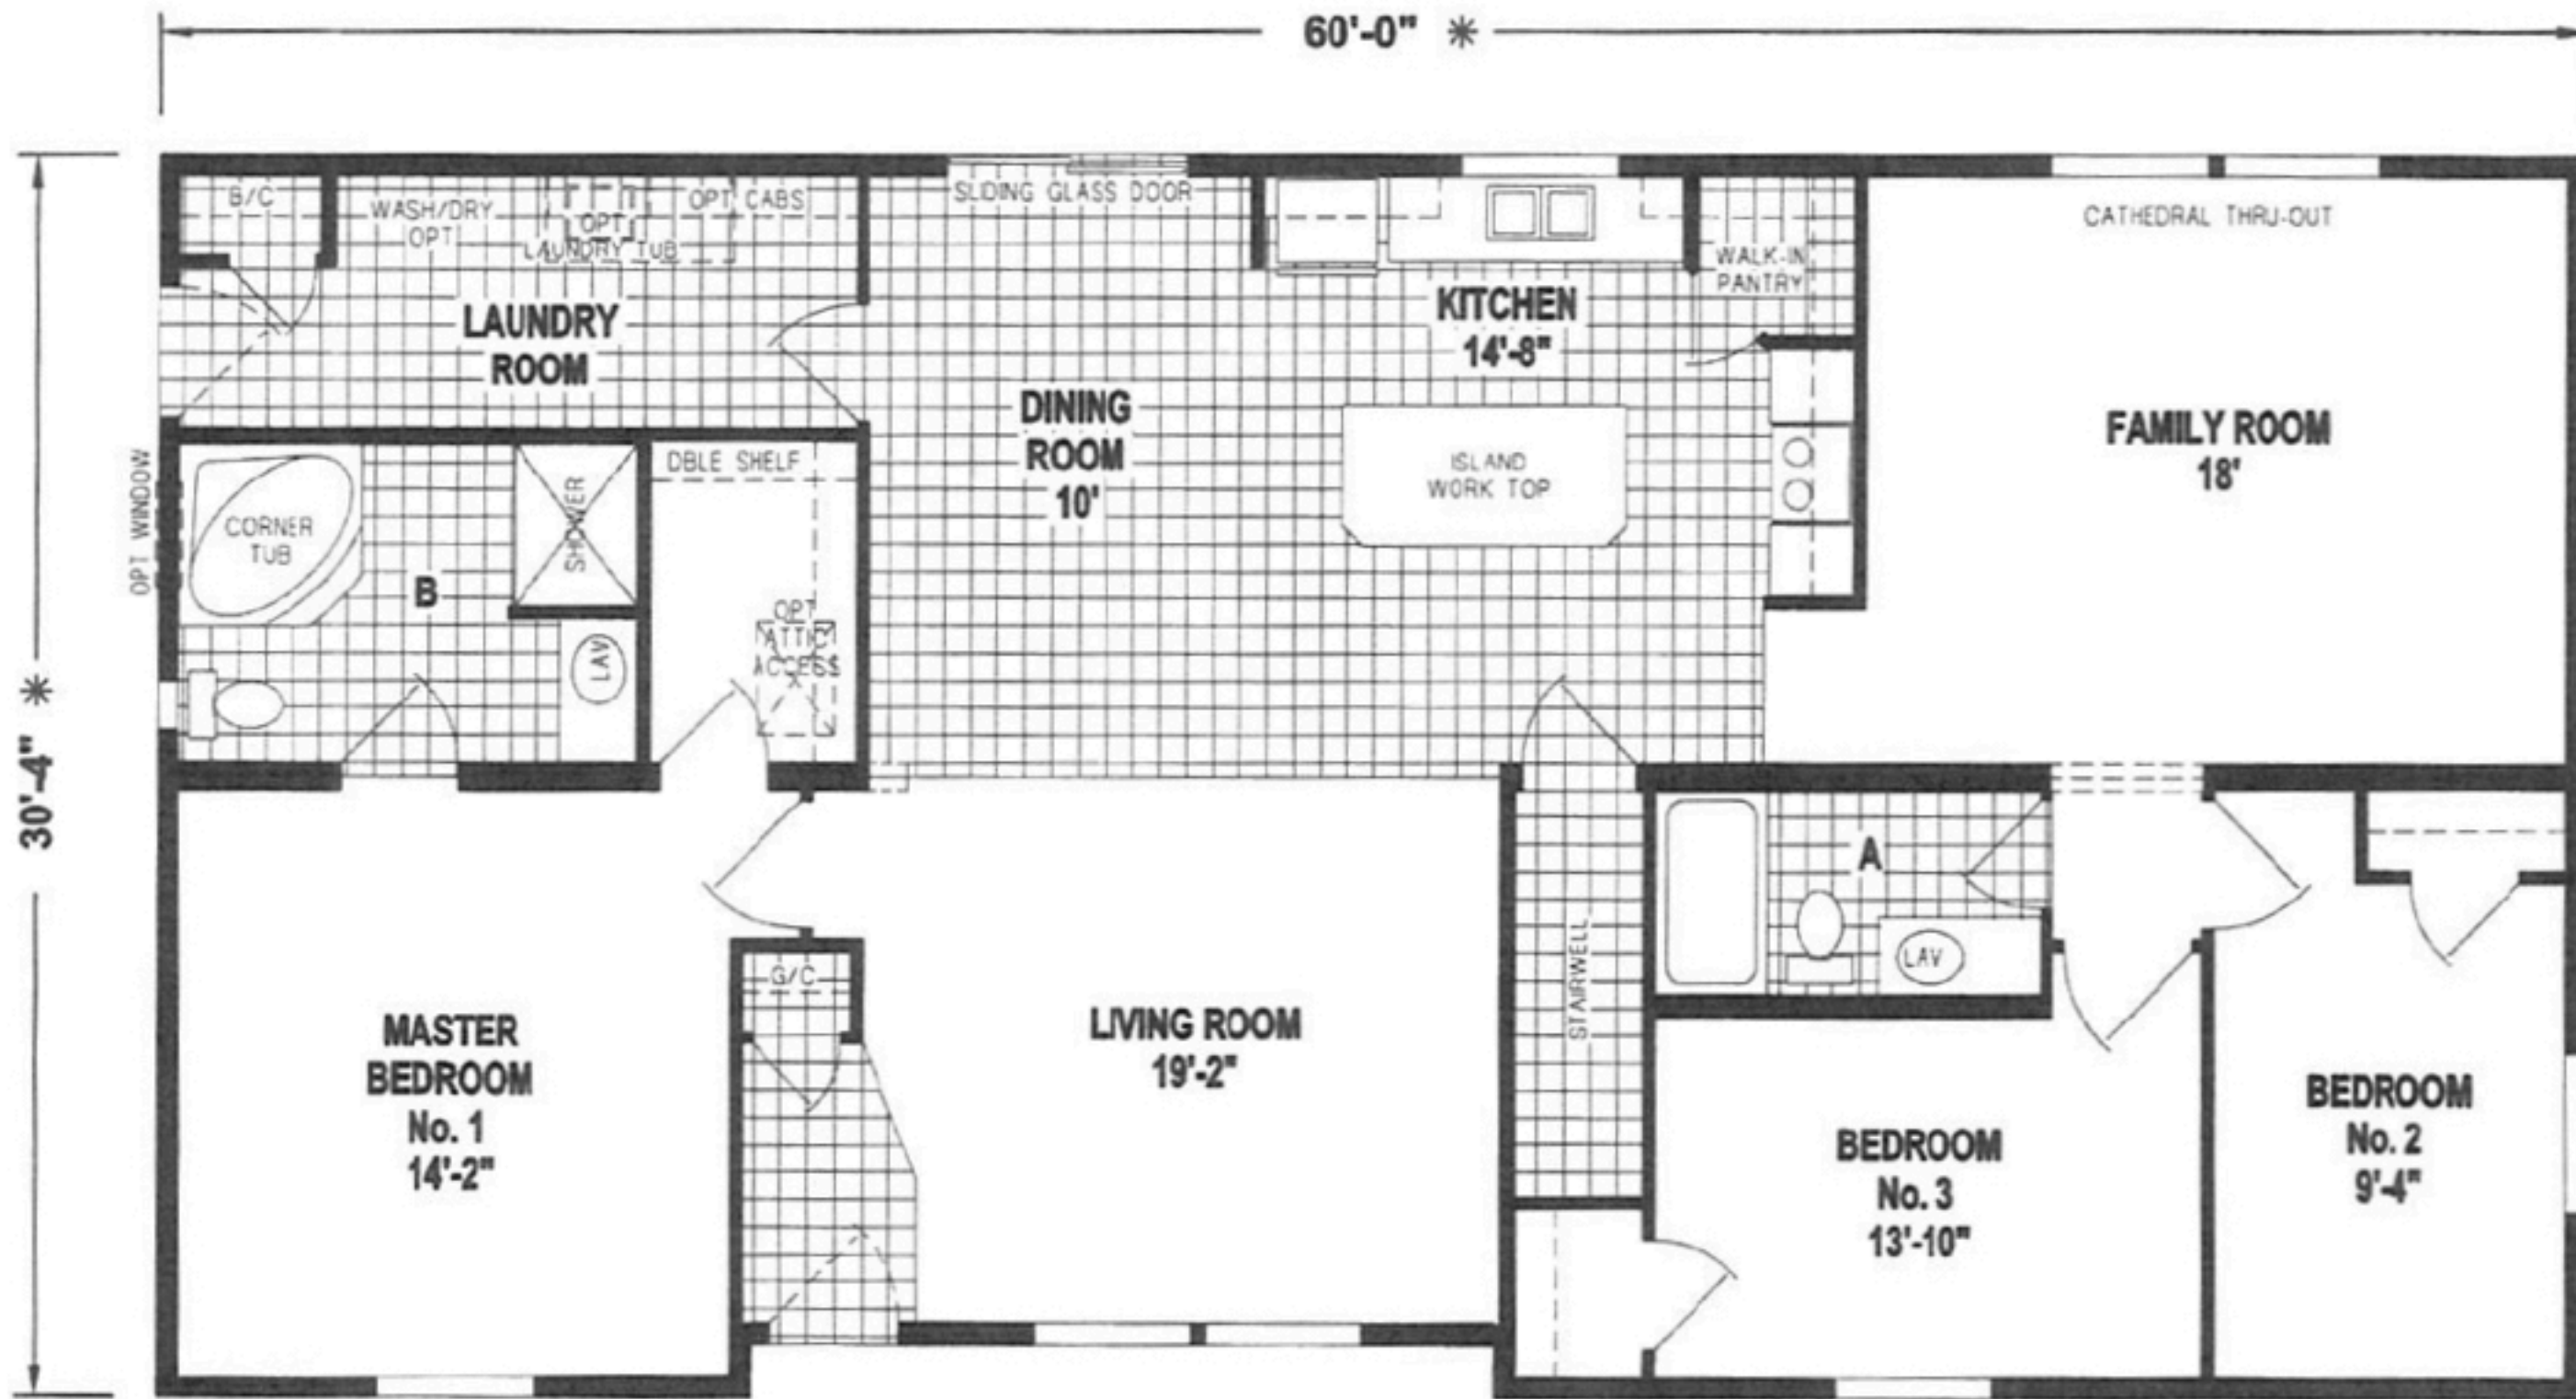

BARRINGTON

C208MG/6032 (1,795 SQ. FT.) 3BEDROOM - 2BATHS - CATHEDRAL THRU-OUT