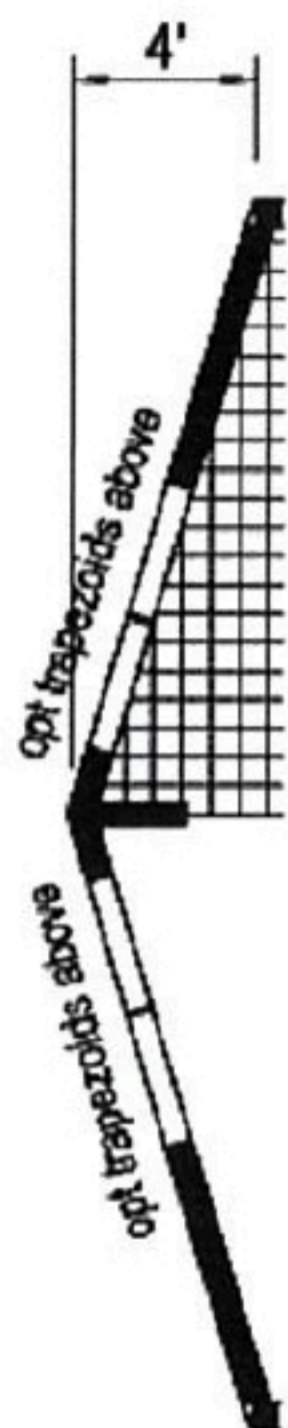

BIG HORN CABIN

26'-8"

Optional Prow End

(only available w/ cathedral ceiling)

Note: Prow End is not available at hitch end of home.

3W110-A 2852 Approx. 1387 Sq. Ft.

R = Std. 30/36 staggered overhead

● = Std. can light

Optional 4'x6' Walk-In Tile Shower

Optional Glamour Bath (omits linen)