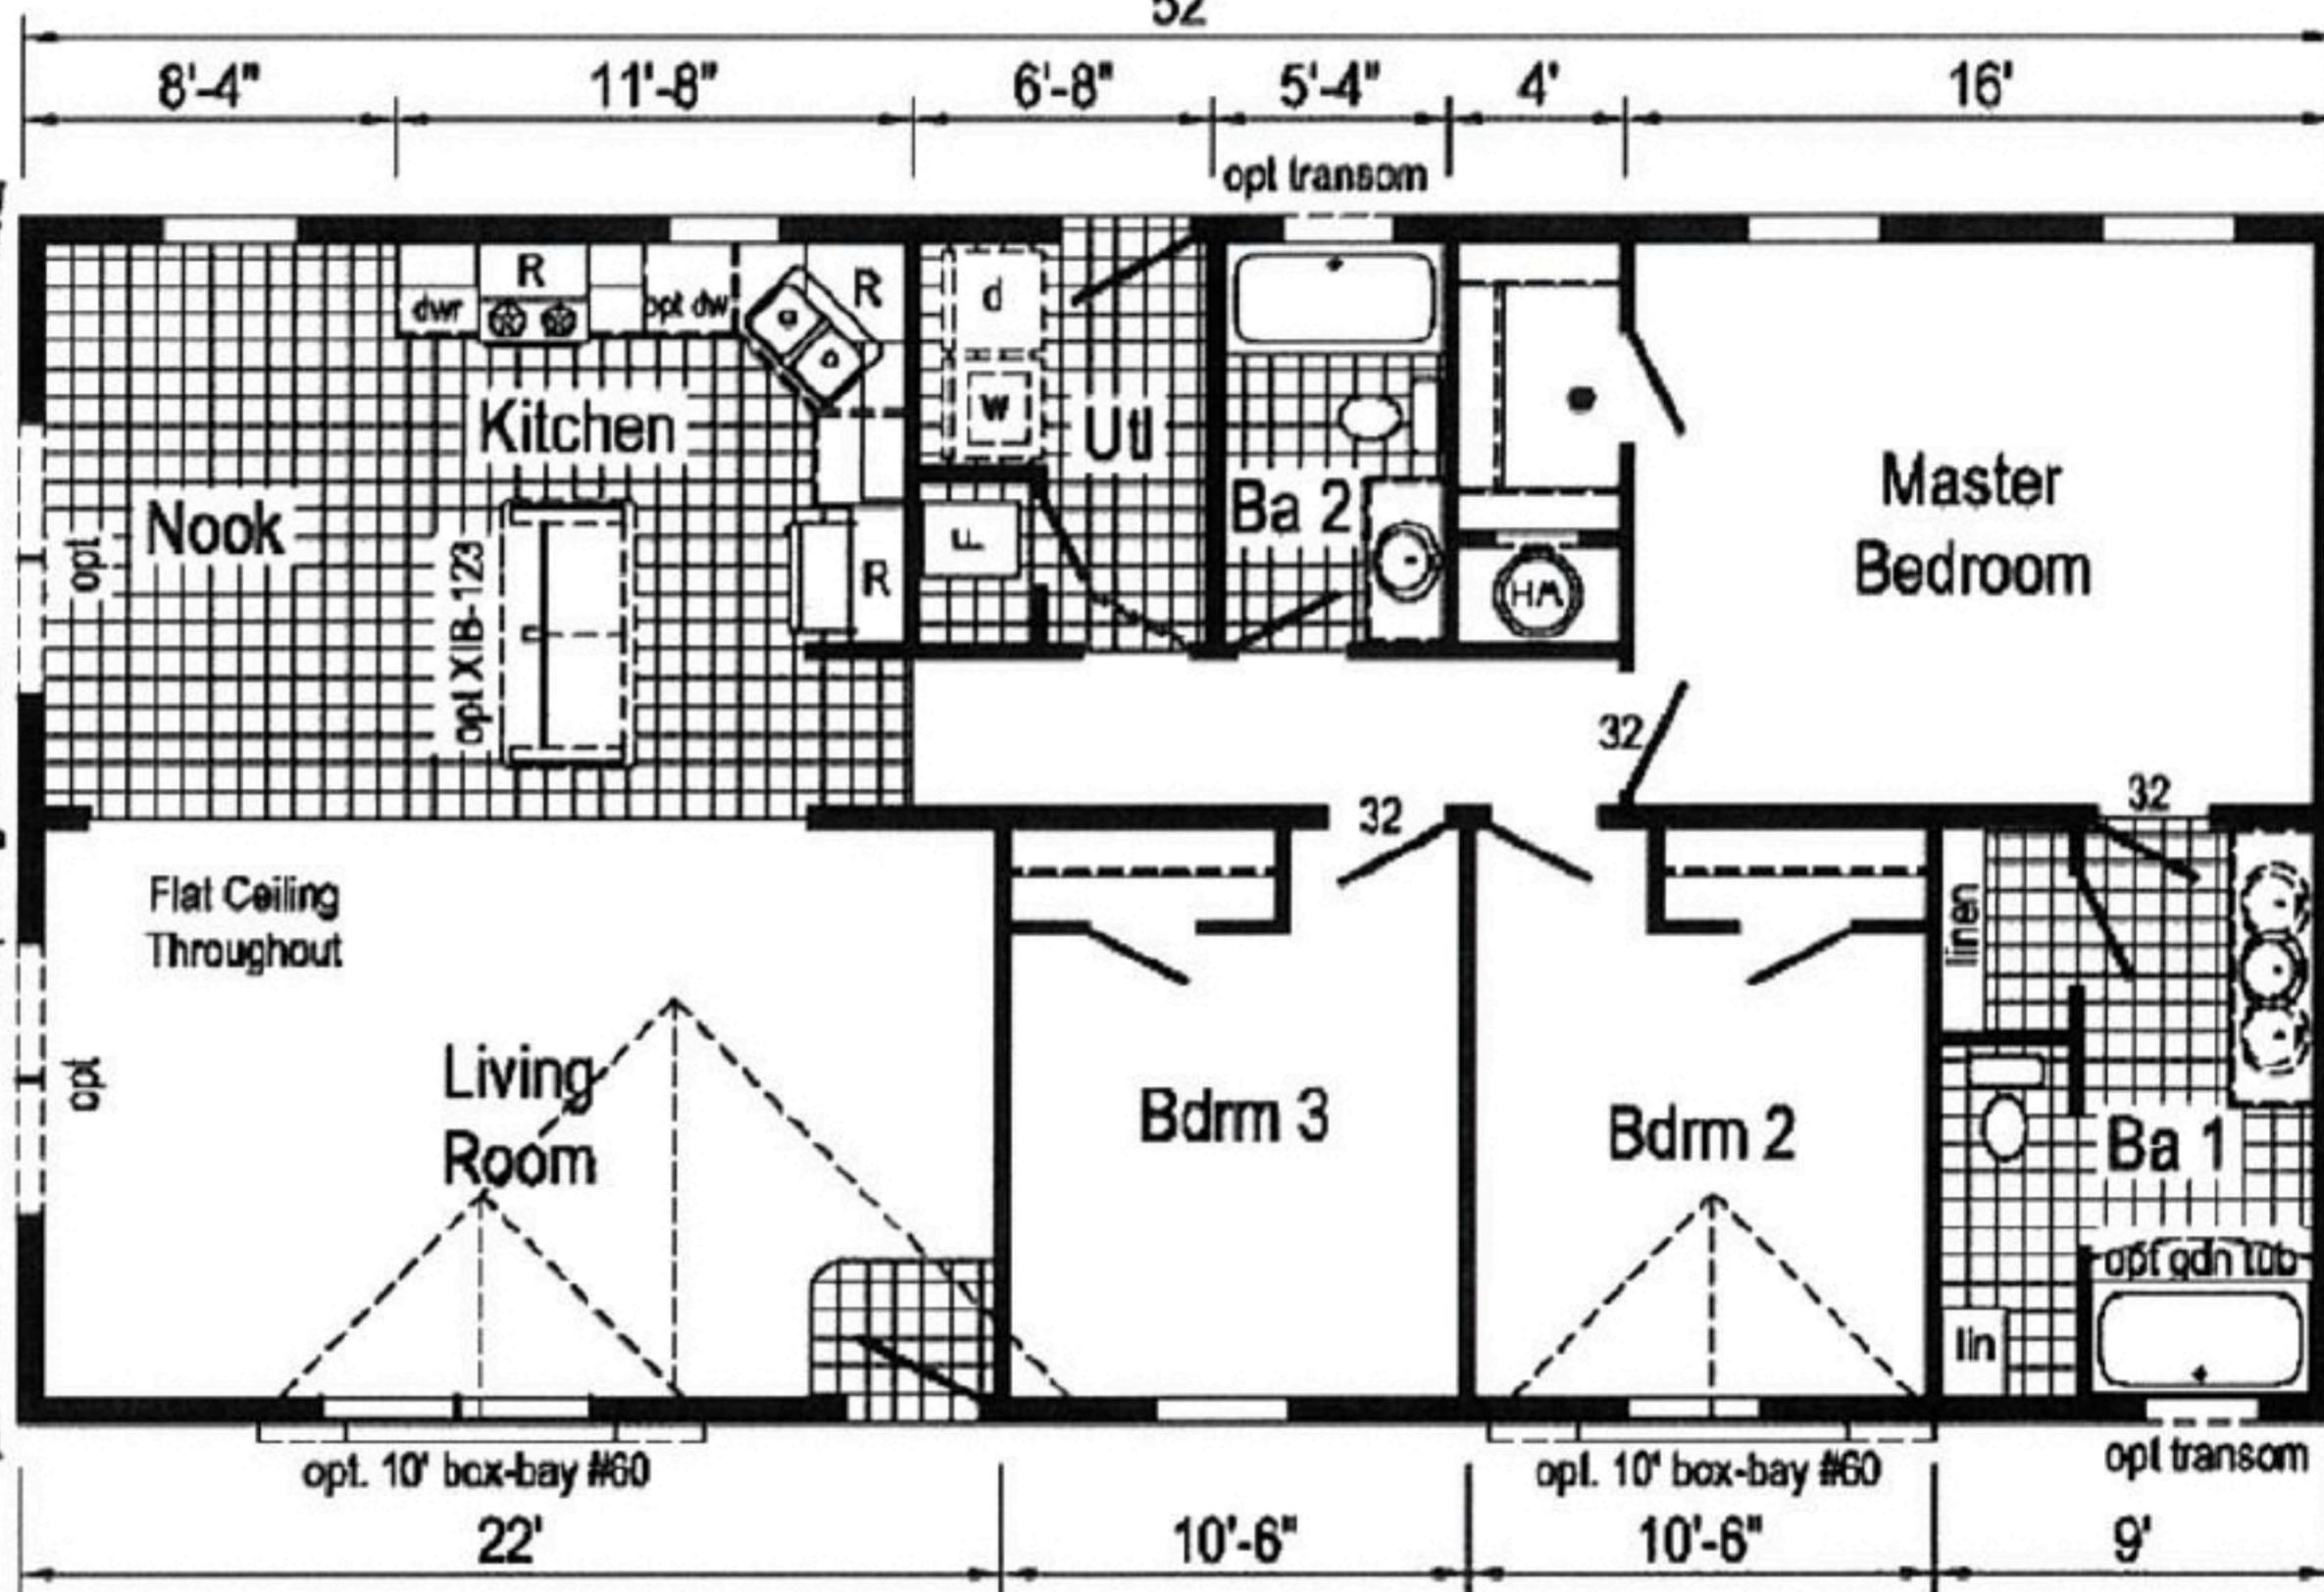

BIG HORN CABIN

26'-8"

Optional Prow End

(only available w/ cathedral ceiling)

Note: Prow End is not available at hitch end of home.

3W110-A 2852 Approx. 1387 Sq. Ft.

R = Std. 30/36 staggered overhead

● = Std. can light

Optional 4'x6' Walk-In Tile Shower

Optional Glamour Bath (omits linen)