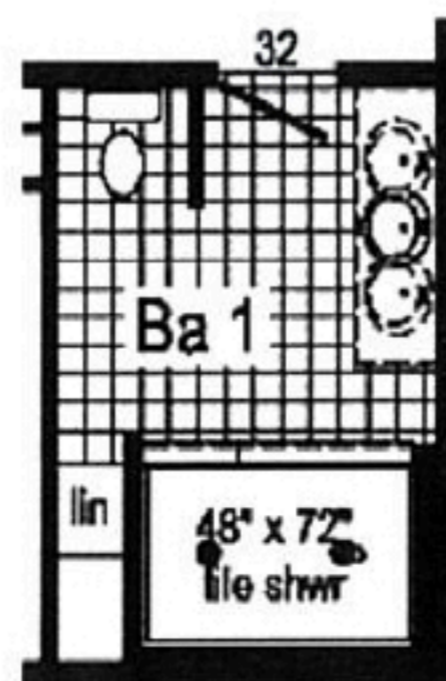

BIG HORN CABIN

26'-8"

Optional Prow End

(only available w/ cathedral ceiling)

Note: Prow End is not available at hitch end of home.

3W110-A 2852 Approx. 1387 Sq. Ft.

R = Std. 30/36 staggered overhead

● = Std. can light

Optional 4'x6' Walk-In Tile Shower

Optional Glamour Bath (omits linen)