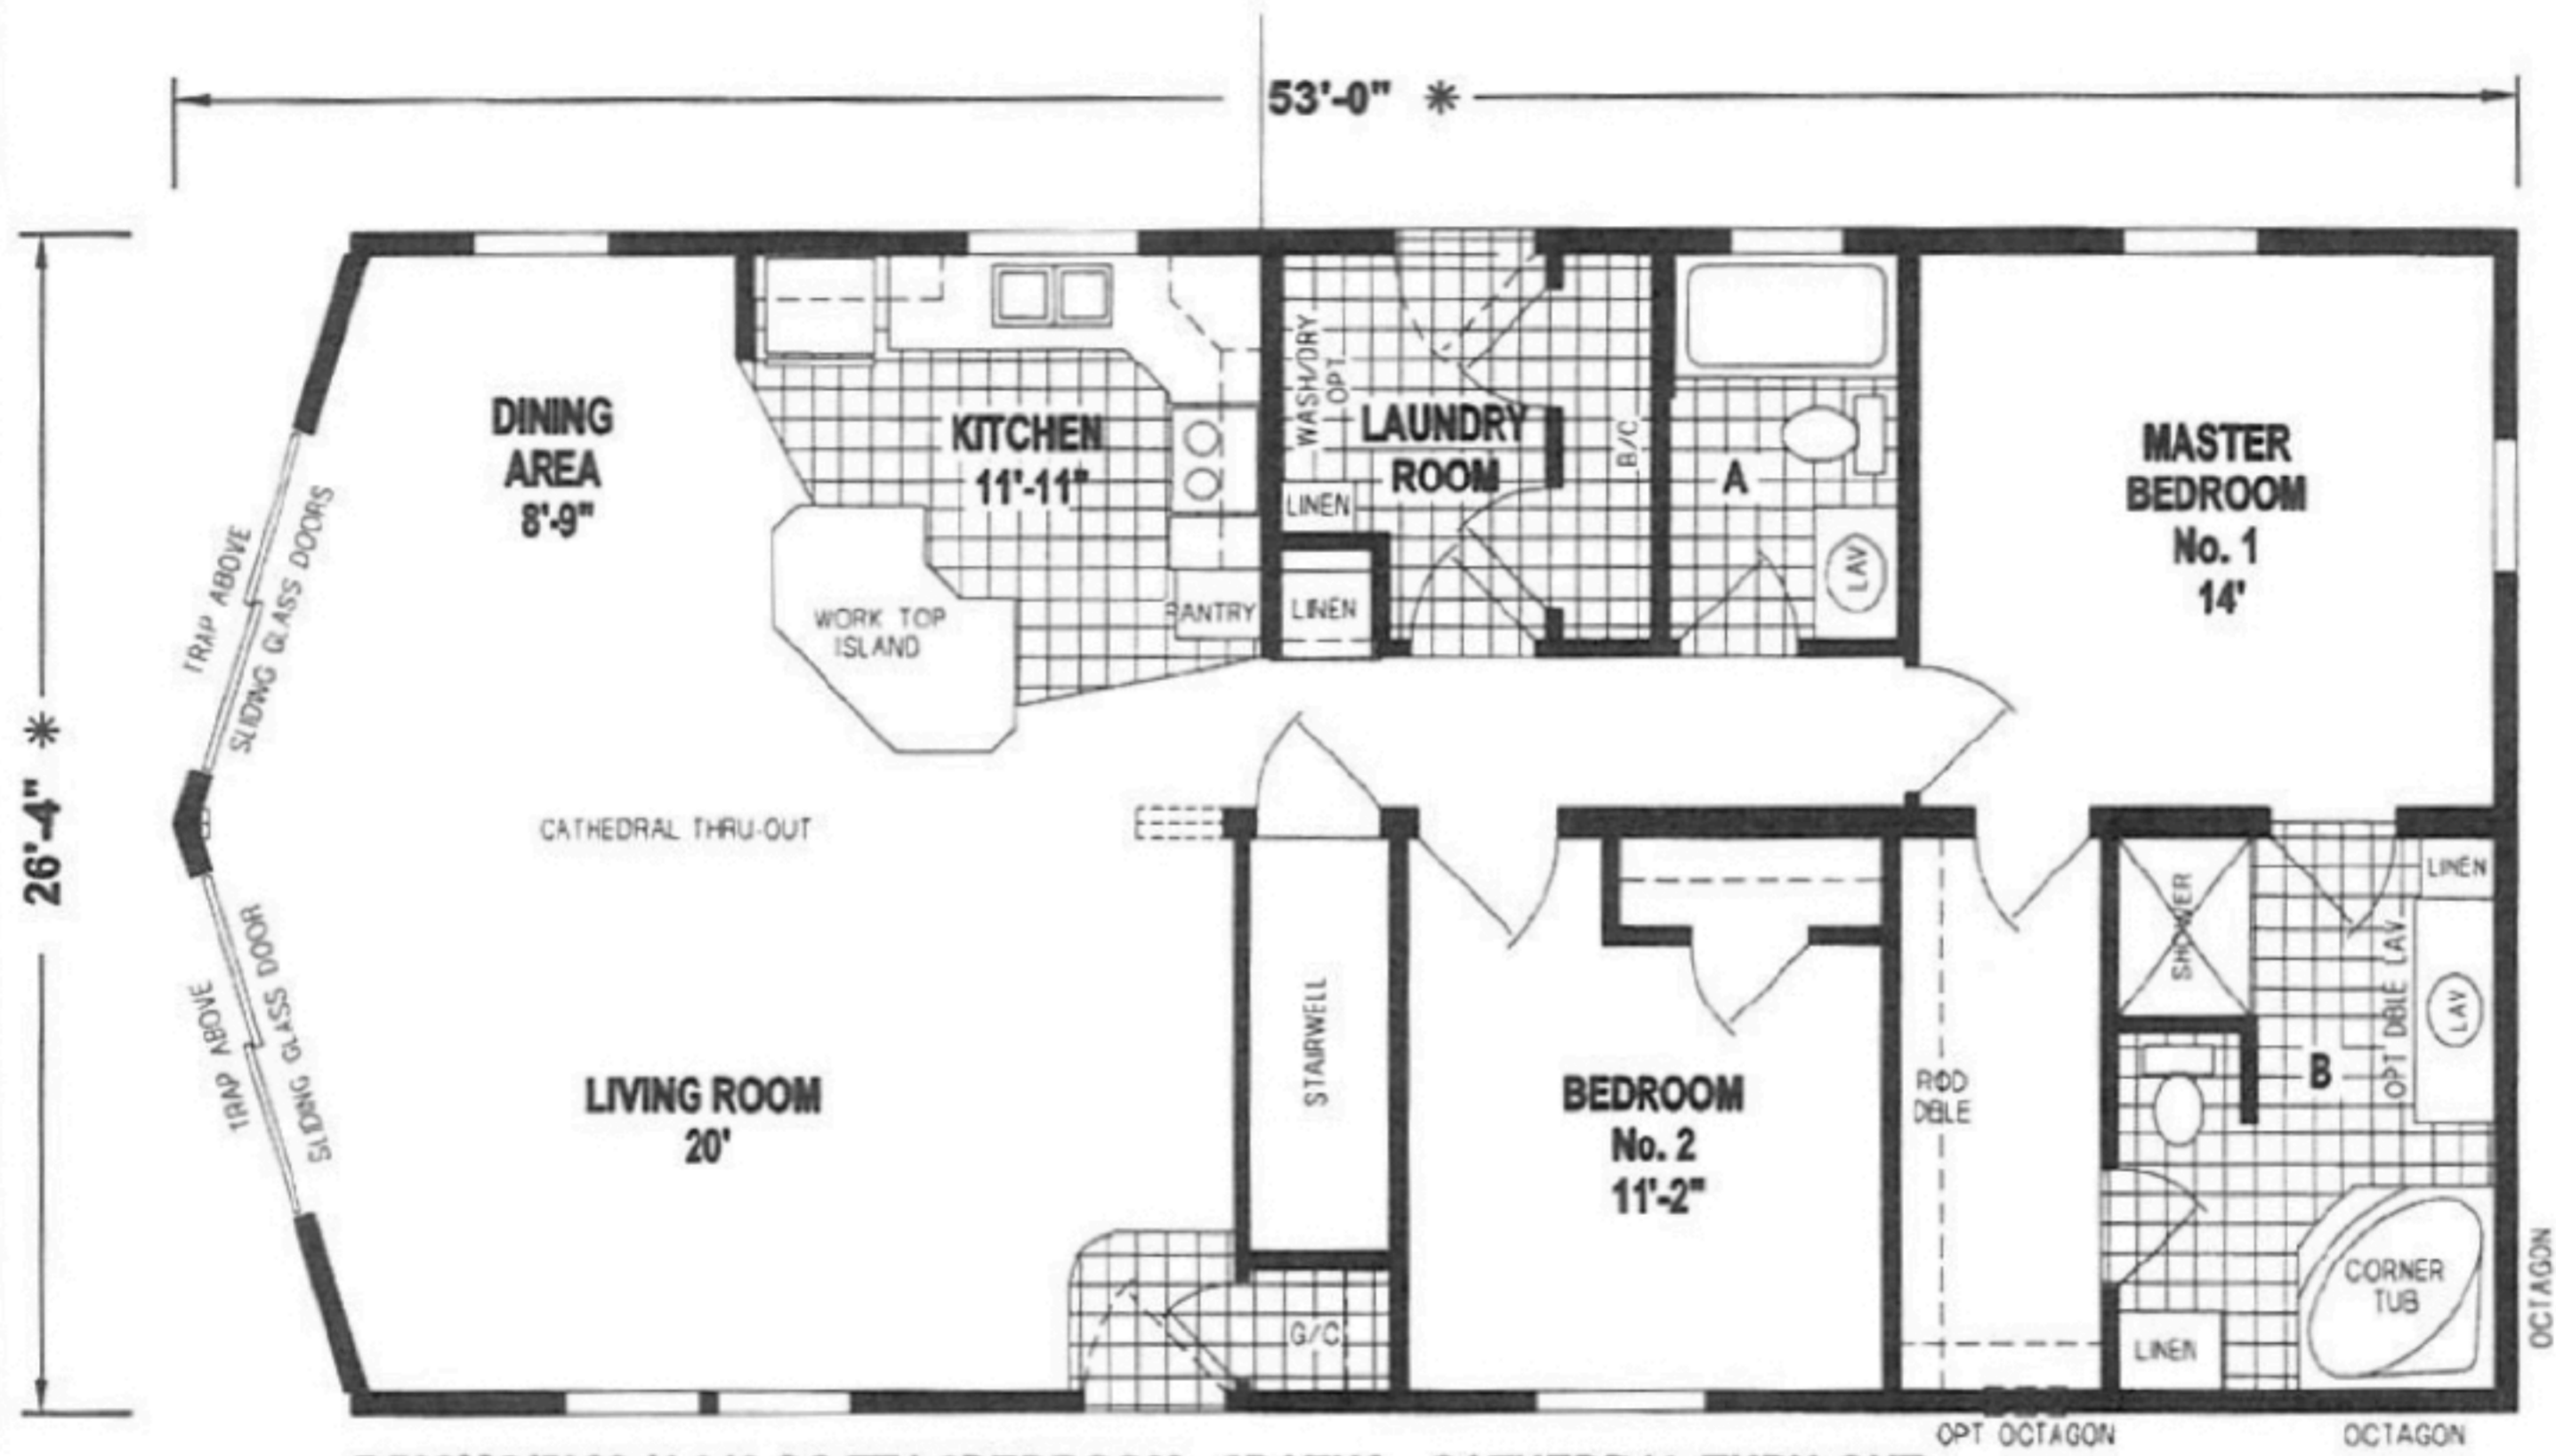

BUCKHORN CABIN

D502MC/5328 (1,343 SQ.FT.) 2BEDROOM - 2BATHS - CATHEDRAL THRU-OUT

OPTION C