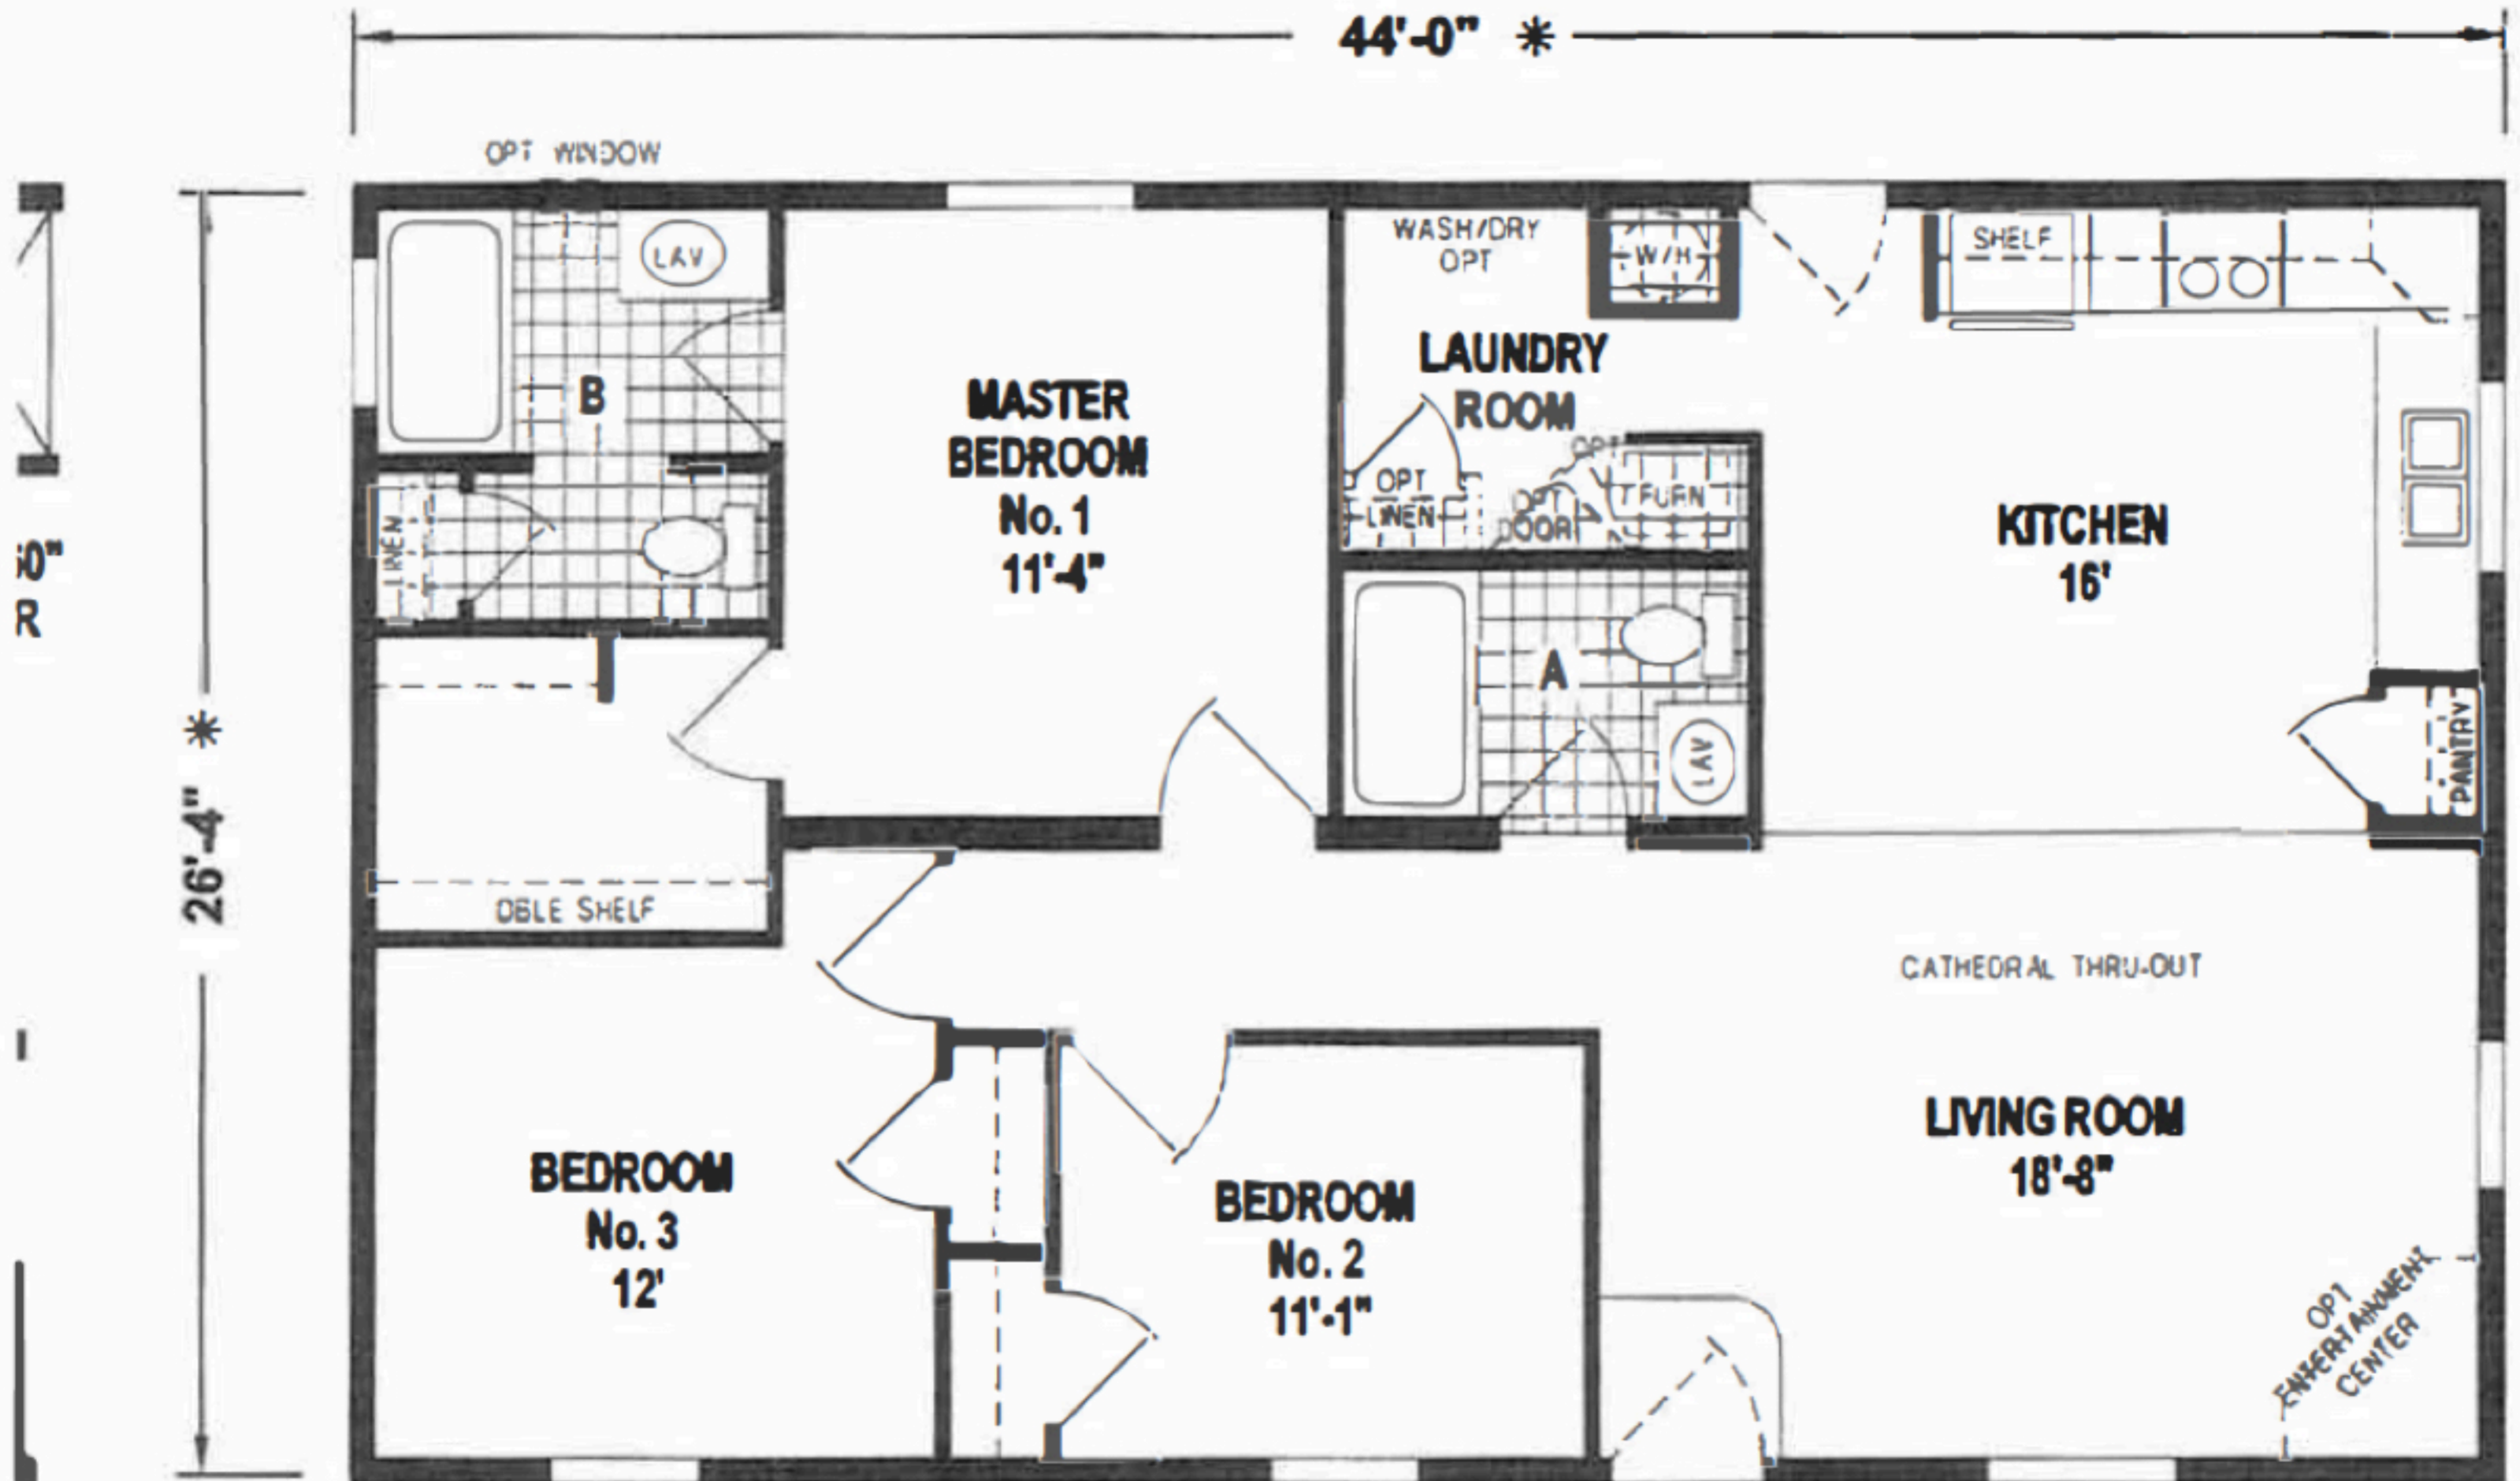

MEADOWVIEW

A280CTV/4428 (1,158 SQ. FT.) 3BEDROOM - 2BATHS - CATHEDRAL THRU-OUT