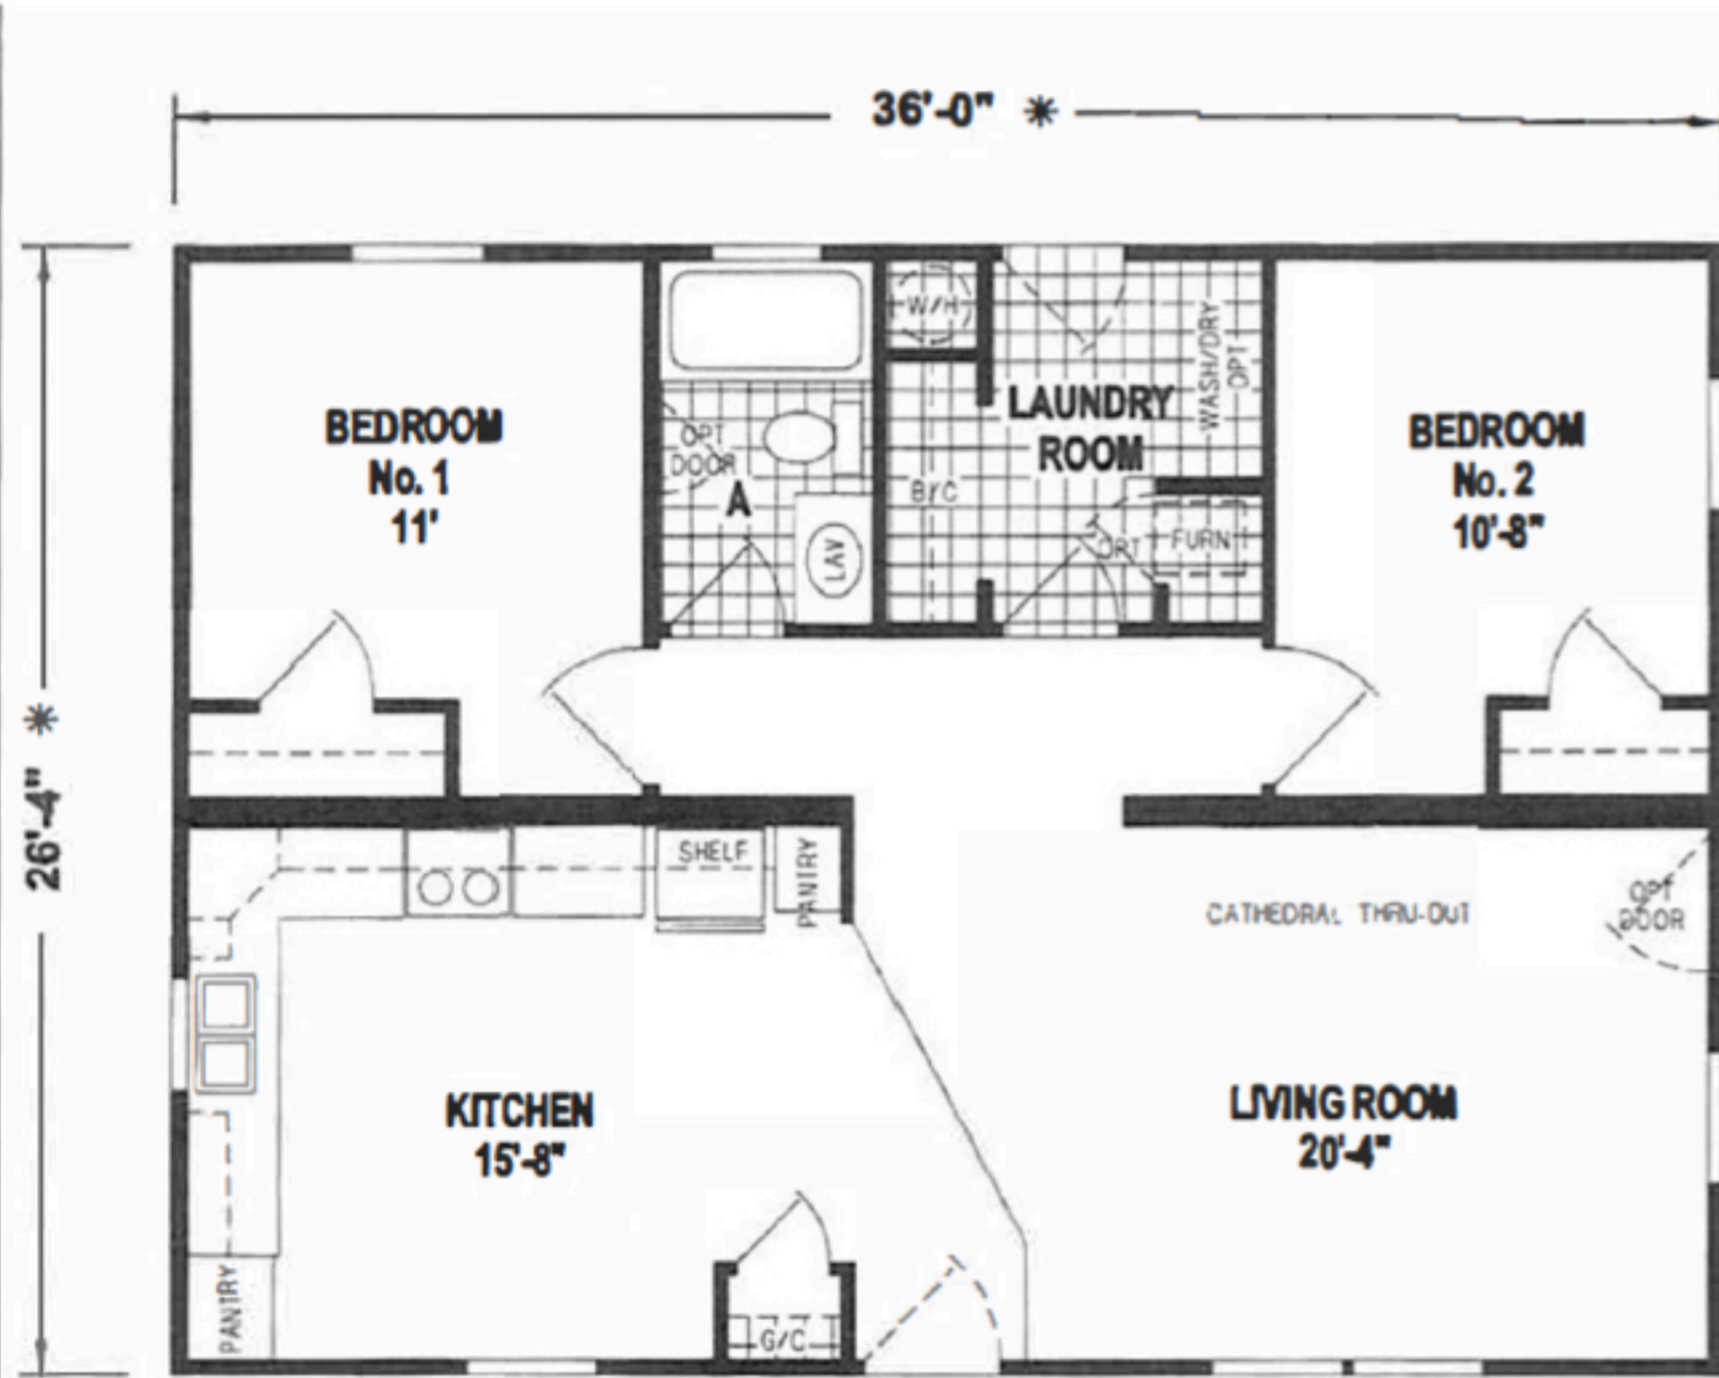

NOOK

A234CTG/3628 (948 SQ. FT.) 2BEDROOM - CATHEDRAL THRU-OUT