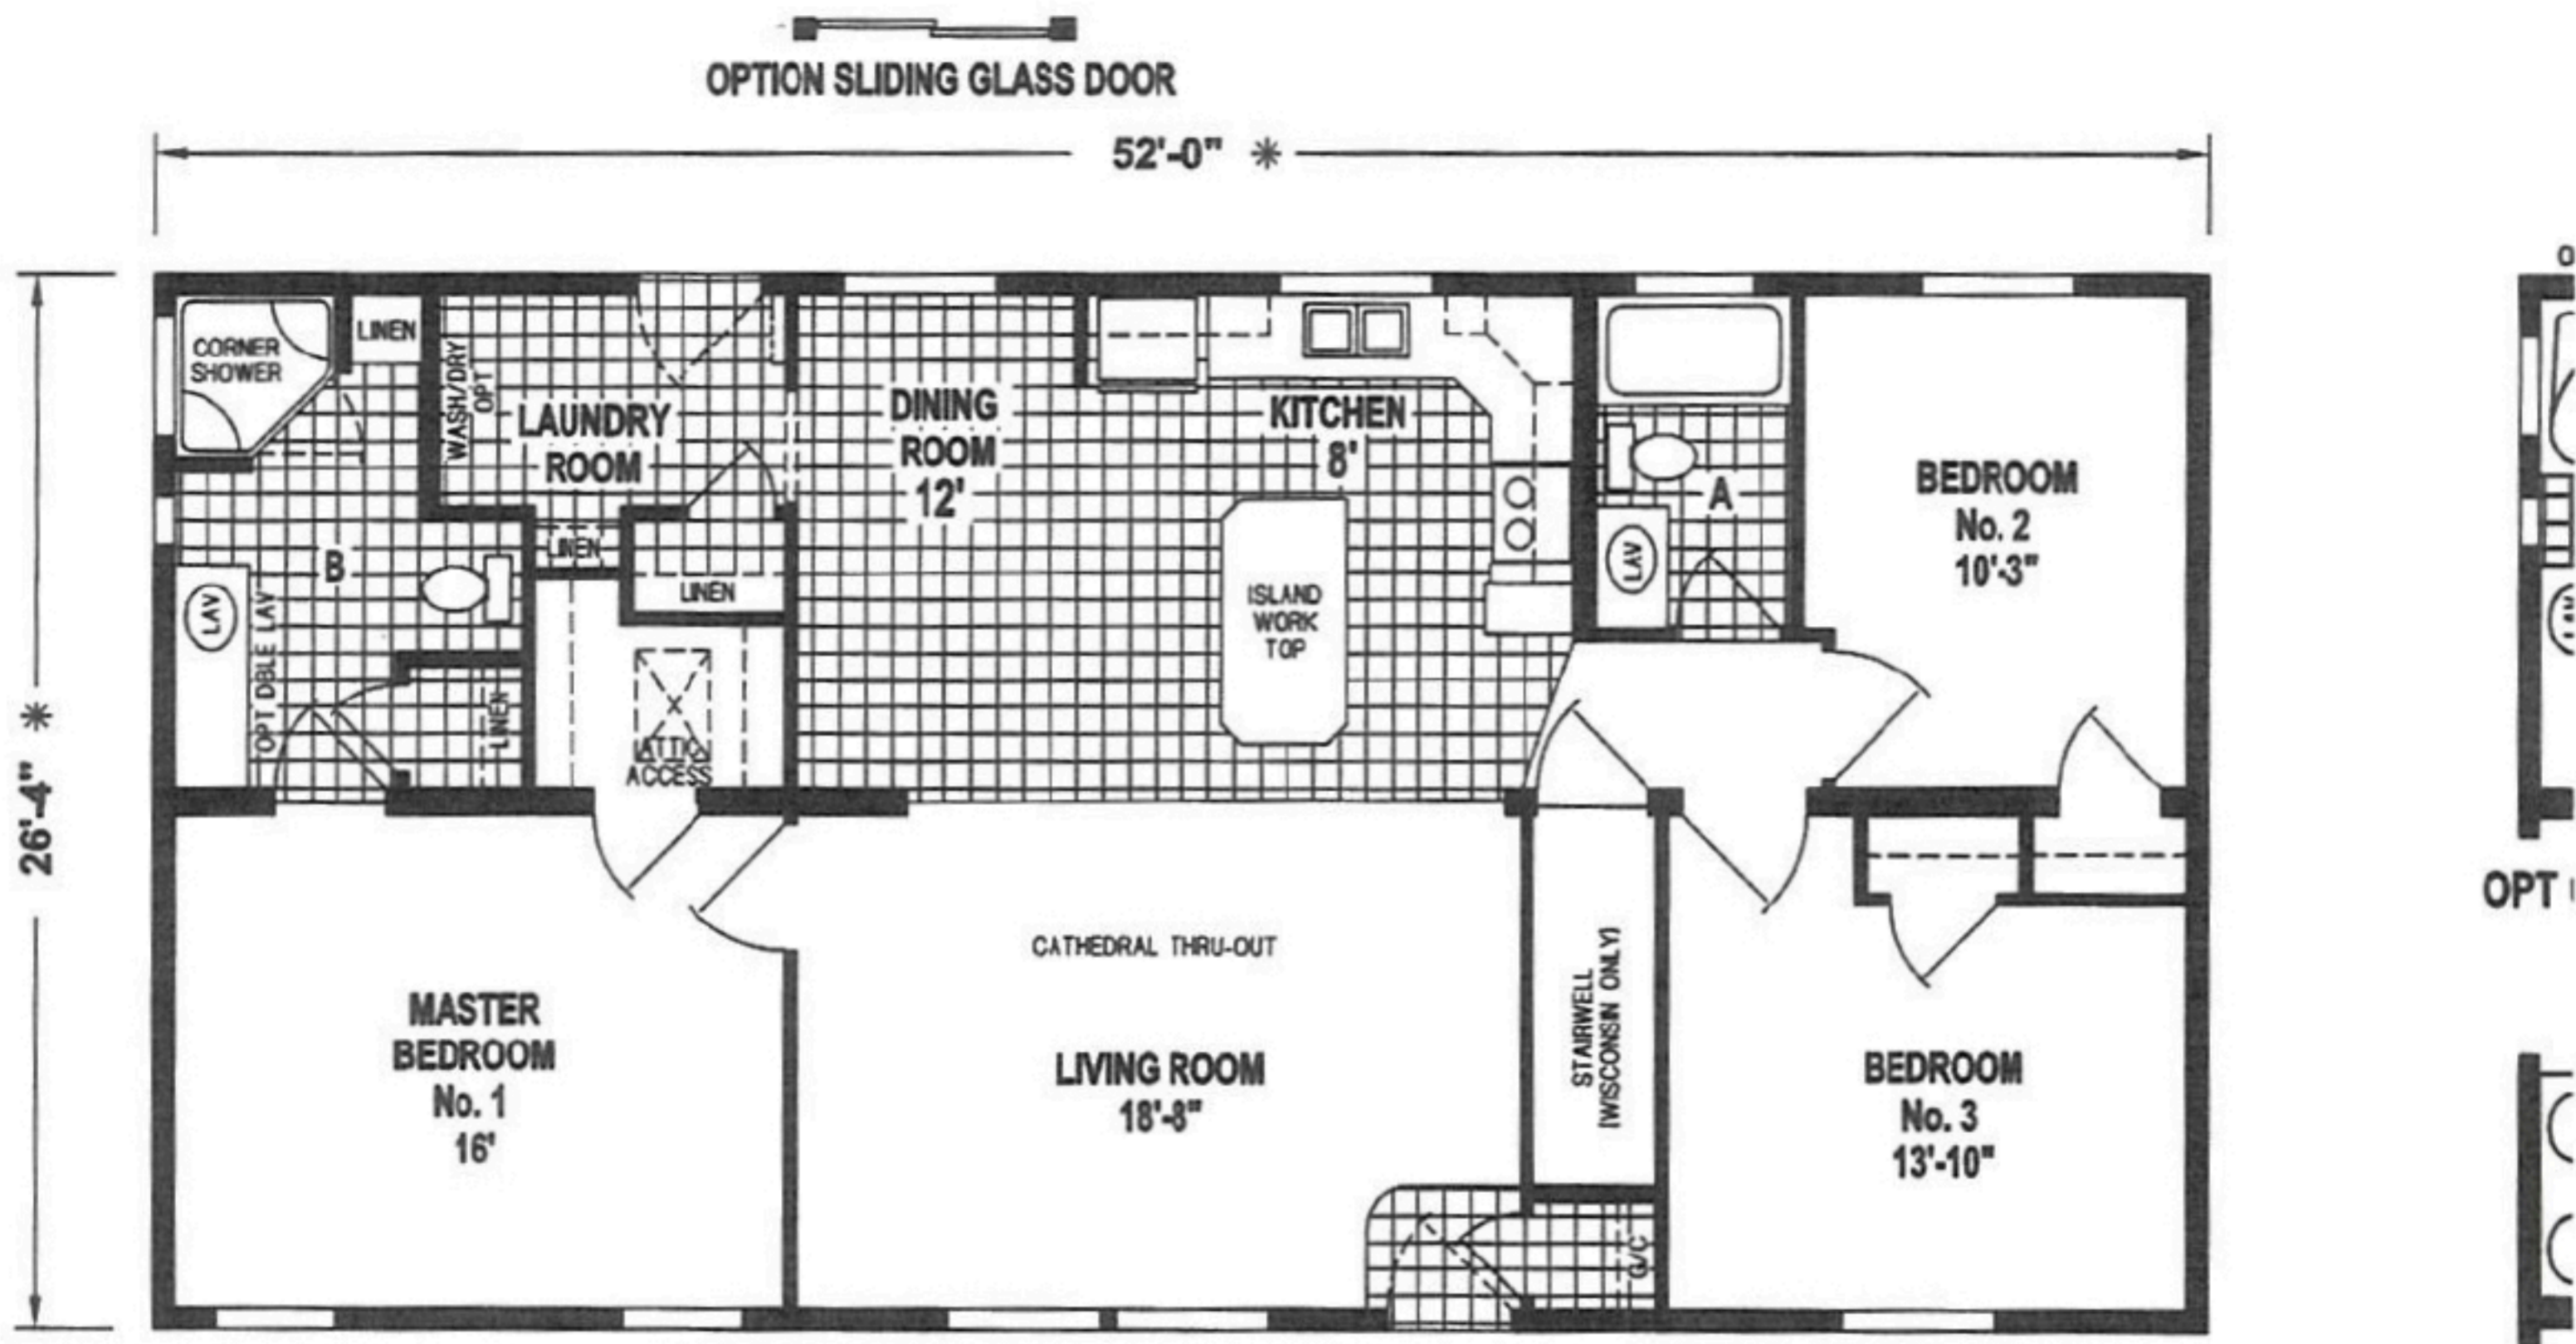

NORTHWOODS

A260MG/5228 (1,369 SQ. FT.) 3BEDROOM - 2BATHS - CATHEDRAL THRU-OUT