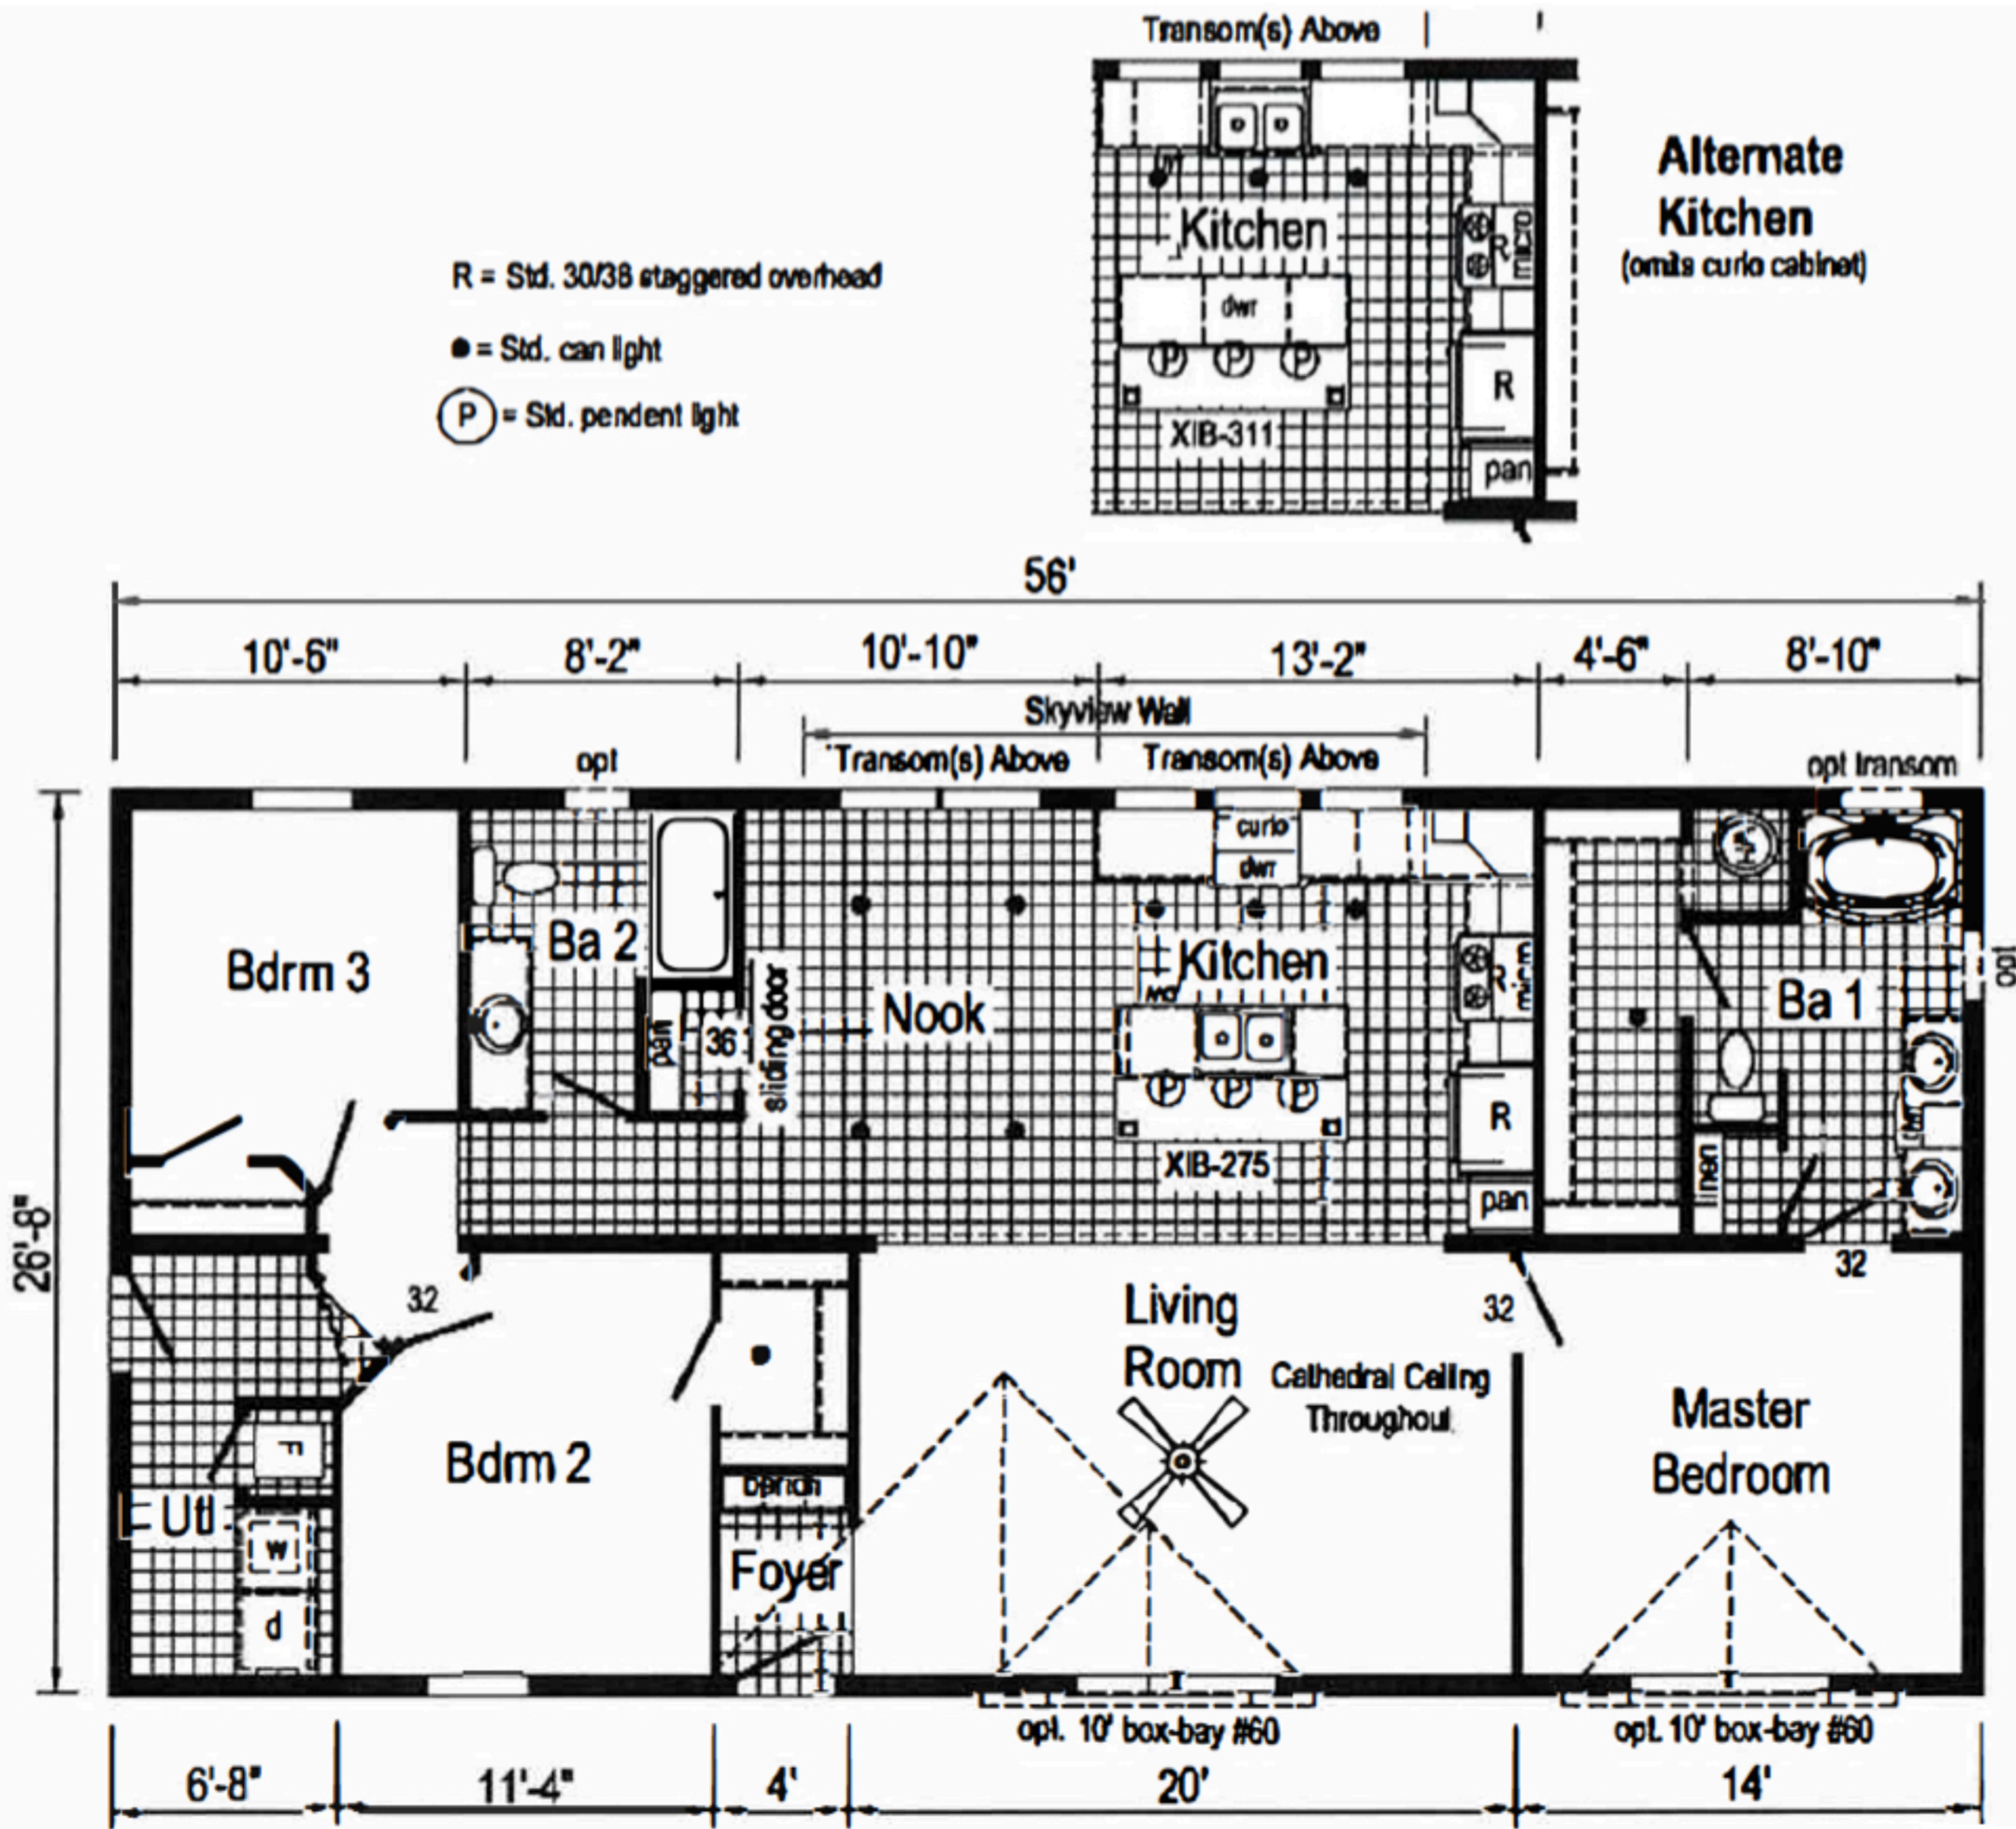

SAPPHIRE

R = Std. 30/38 staggered overhead

● = Std. can light

(P) = Std. pendent light

Alternate Kitchen
(omits curio cabinet)

Optional Glamour Bath
(omits linen)

Optional 4'x6' Walk-In Tile Shower

Approx. 1493 Sq. Ft.

Only Available with Cathedral Ceiling