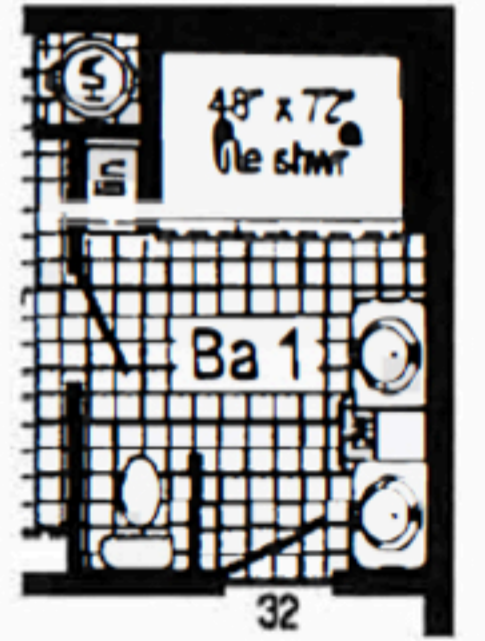

SAPPHIRE

R = Std. 30/38 staggered overhead

● = Std. can light

(P) = Std. pendent light

Alternate Kitchen
(omits curio cabinet)

Optional Glamour Bath
(omits linen)

Optional 4'x6' Walk-In Tile Shower

Approx. 1493 Sq. Ft.