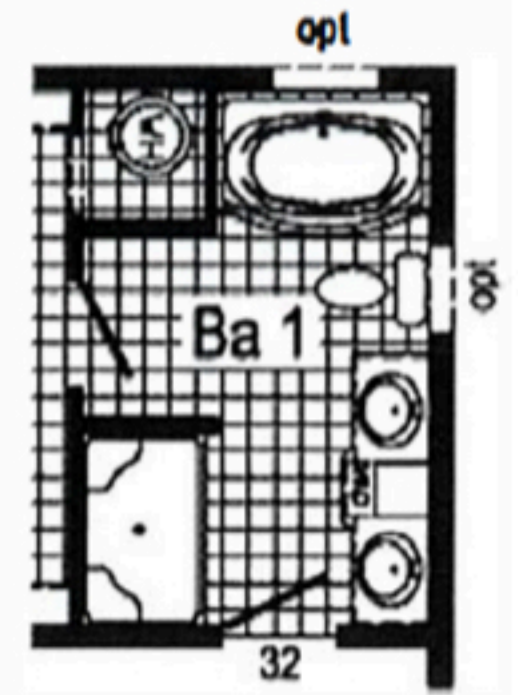

SAPPHIRE

R = Std. 30/38 staggered overhead

● = Std. can light

(P) = Std. pendent light

Alternate Kitchen
(omits curio cabinet)

Optional Glamour Bath
(omits linen)

Optional 4'x6' Walk-In Tile Shower

Approx. 1493 Sq. Ft.