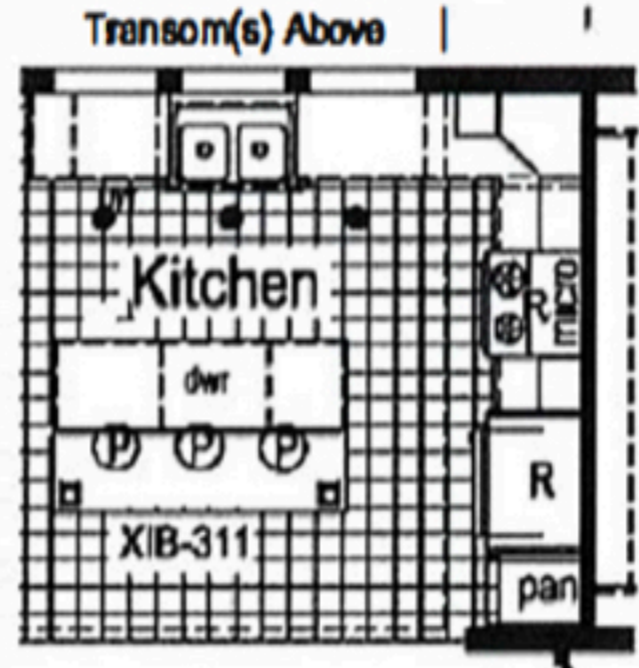

SAPPHIRE

R = Std. 30/38 staggered overhead

● = Std. can light

(P) = Std. pendent light

Alternate Kitchen
(omits curio cabinet)

Optional Glamour Bath
(omits linen)

Optional 4'x6' Walk-In Tile Shower

Approx. 1493 Sq. Ft.