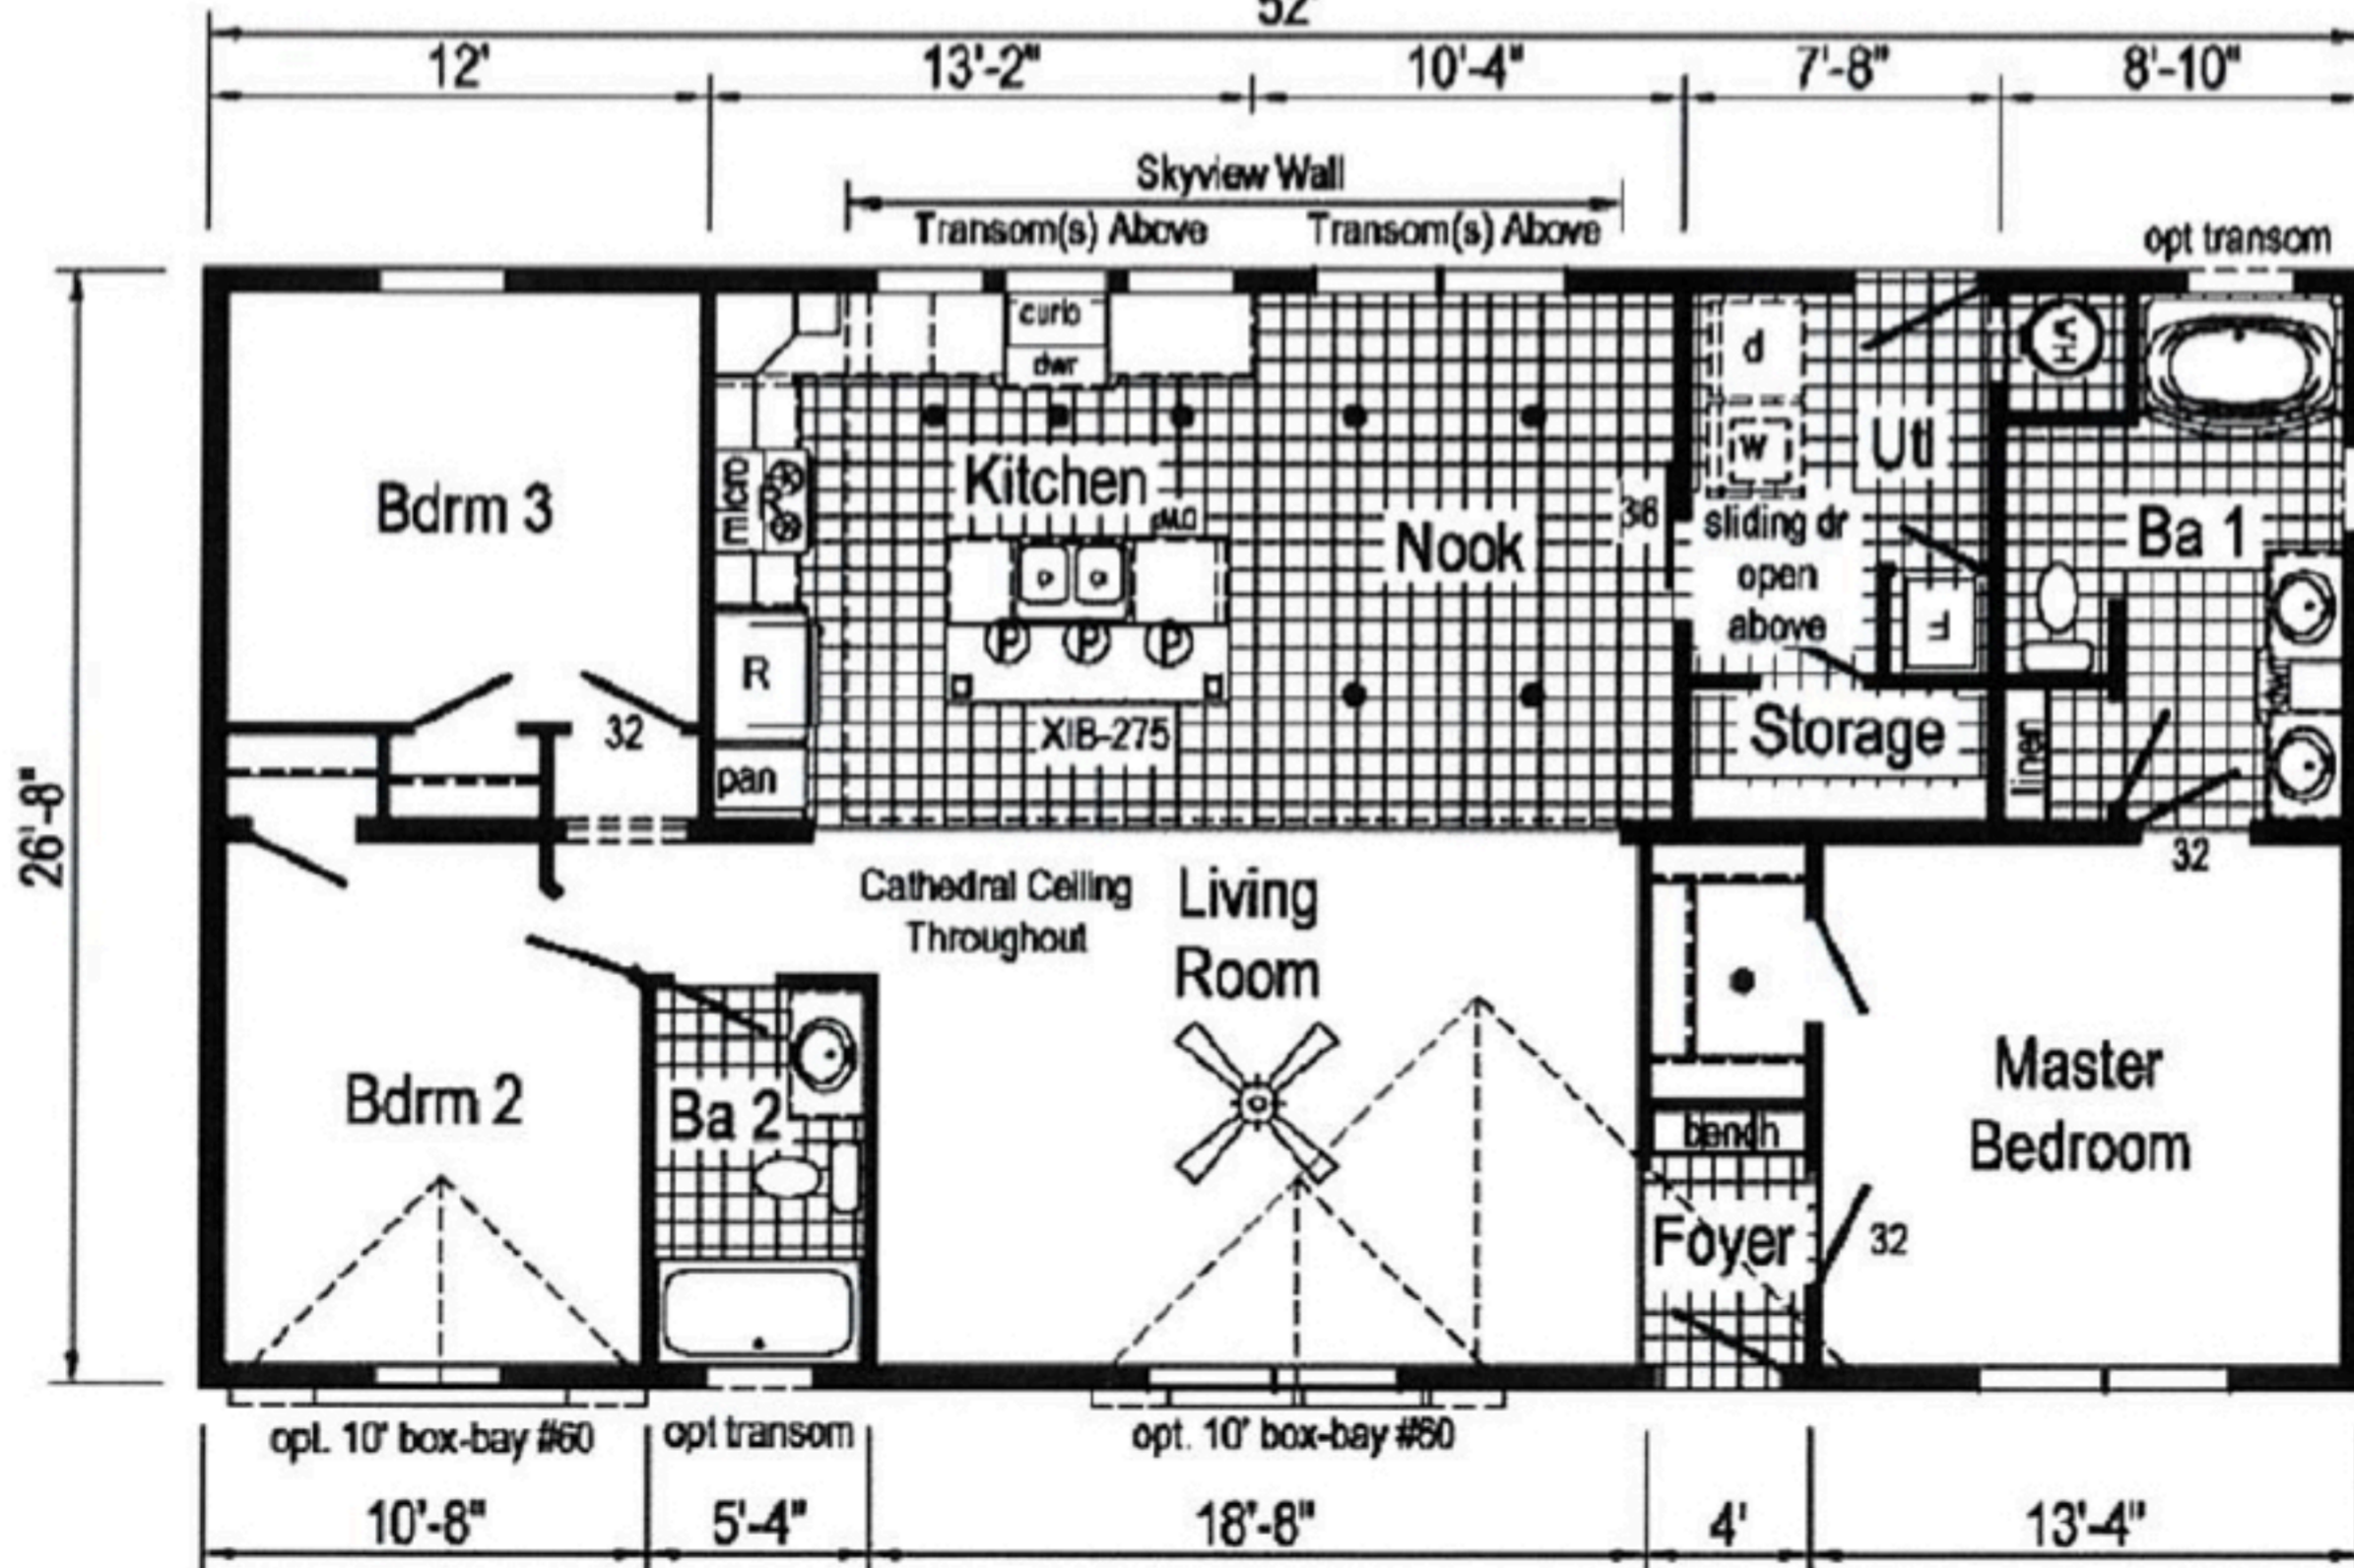

RUBY

3W113-A

Optional  
4' x 6' Walk-In  
Tile Shower

Optional  
Glamour  
Bath

R = Std. 30/36 staggered overhead

(P) = Std. pendant light

● = Std. can light