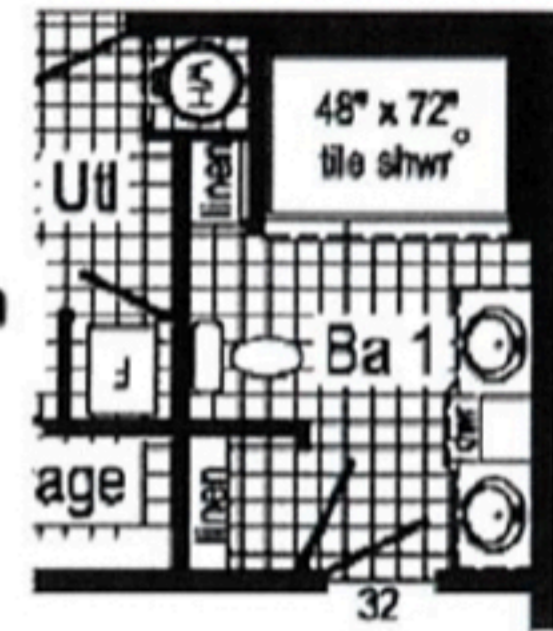

RUBY

3W113-A

Optional  
4' x 6' Walk-In  
Tile Shower

Optional  
Glamour  
Bath

R = Std. 30/36 staggered overhead

(P) = Std. pendant light

● = Std. can light