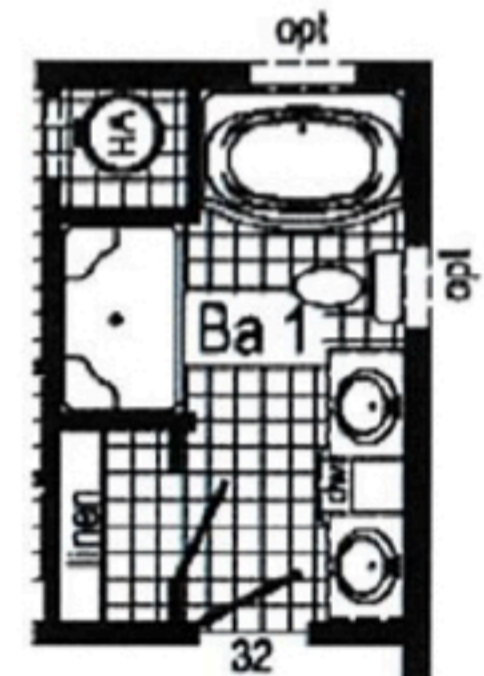

RUBY

3W113-A

Optional  
4' x 6' Walk-In  
Tile Shower

Optional  
Glamour  
Bath

R = Std. 30/36 staggered overhead

(P) = Std. pendant light

● = Std. can light