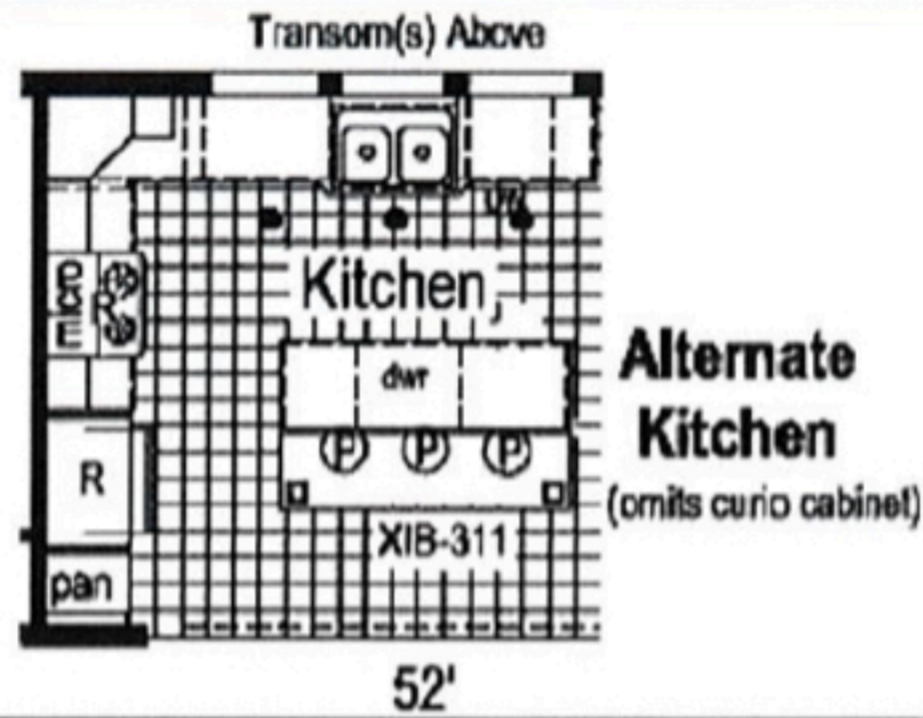

RUBY

3W113-A

Optional  
4' x 6' Walk-In  
Tile Shower

Optional  
Glamour  
Bath

R = Std. 30/36 staggered overhead

(P) = Std. pendant light

● = Std. can light