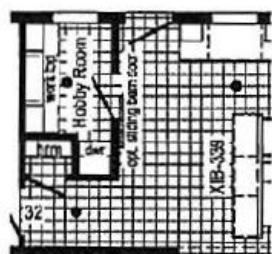

MAJESTIC

Alternate Hobby Room

Optional Soaker Tub with Shower

Optional 4'x6' Tile Shower with Full Glass Over Double Lavs

Optional Stairwell (omits linen)

Alternate Kitchen Island Replaces Island with Dining Booth