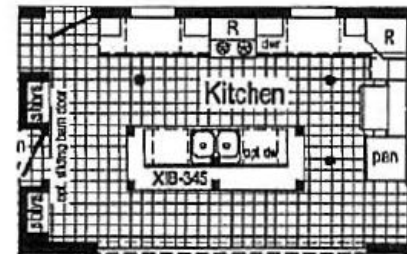

MAJESTIC

Alternate Hobby Room

Optional Soaker Tub with Shower

Optional 4'x6' Tile Shower with Full Glass Over Double Lavs

Optional Stairwell (omits linen)

Alternate Kitchen Island Replaces Island with Dining Booth