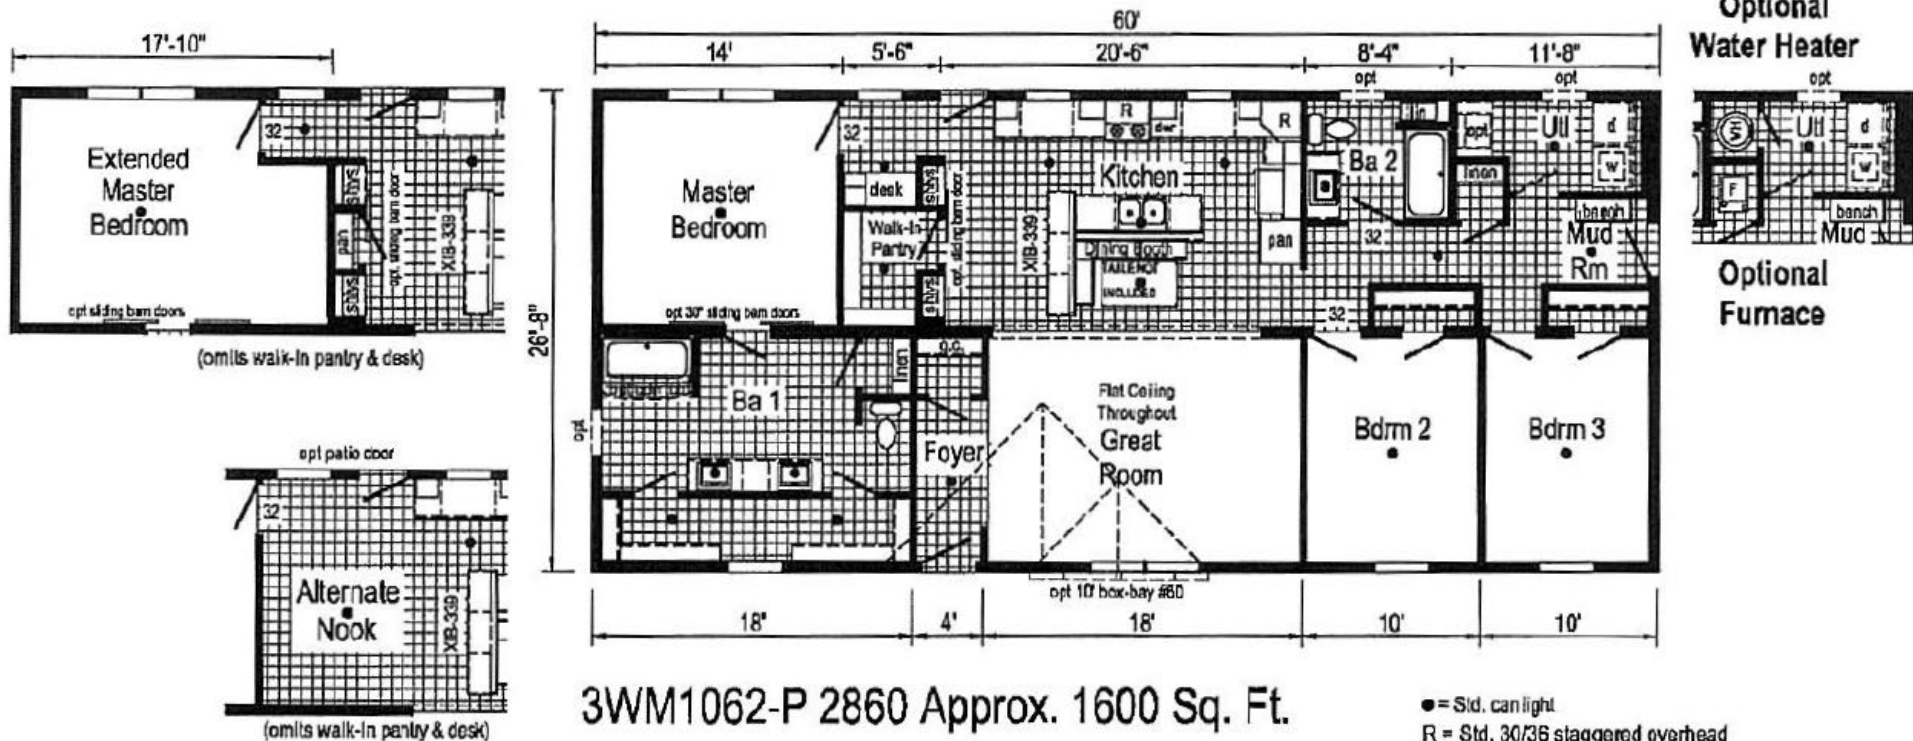

MAJESTIC

Alternate Hobby Room

Optional Soaker Tub with Shower

Optional 4'x6' Tile Shower with Full Glass Over Double Lavs

Optional Stairwell (omits linen)

Alternate Kitchen Island Replaces Island with Dining Booth