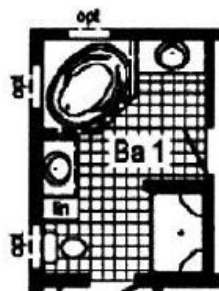

PONDEROSA

Optional Chef's Signature Hood
(only with flat ceiling)

- = Std. can light
- R = Std. 12" staggered cabinet
- (A) = Opt Util Sink or Bench

Opt Freezer/Ref. Combo
(frz/ref. combo only with flat ceiling)

Optional Stairwell

Optional Attic Stairs

2LM1010-P 2864 Approx. 1707 Sq. Ft.

Opt. Corner Shower

Optional Glamour Bath

Optional 4'x6' Walk-In Tile Shower

Optional Tranquility Bath