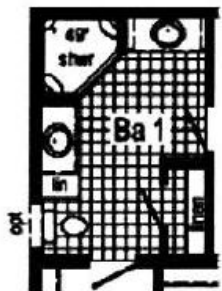

PONDEROSA

Optional Chef's Signature Hood
(only with flat ceiling)

- = Std. can light
- R = Std. 12" staggered cabinet
- (A) = Opt Util Sink or Bench

Opt Freezer/Ref. Combo
(frz/ref. combo only with flat ceiling)

Optional Stairwell

Optional Attic Stairs

2LM1010-P 2864 Approx. 1707 Sq. Ft.

Opt. Corner Shower

Optional Glamour Bath

Optional 4'x6' Walk-In Tile Shower

Optional Tranquility Bath