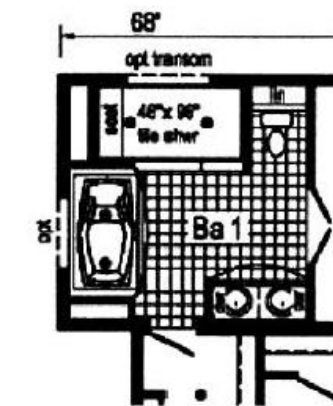

PONDEROSA

Optional Chef's Signature Hood
(only with flat ceiling)

- = Std. can light
- R = Std. 12" staggered cabinet
- (A) = Opt Util Sink or Bench

Opt Freezer/Ref. Combo
(frz/ref. combo only with flat ceiling)

Optional Stairwell

Optional Attic Stairs

2LM1010-P 2864 Approx. 1707 Sq. Ft.

Opt. Corner Shower

Optional Glamour Bath

Optional 4'x6' Walk-In Tile Shower

Optional Tranquility Bath