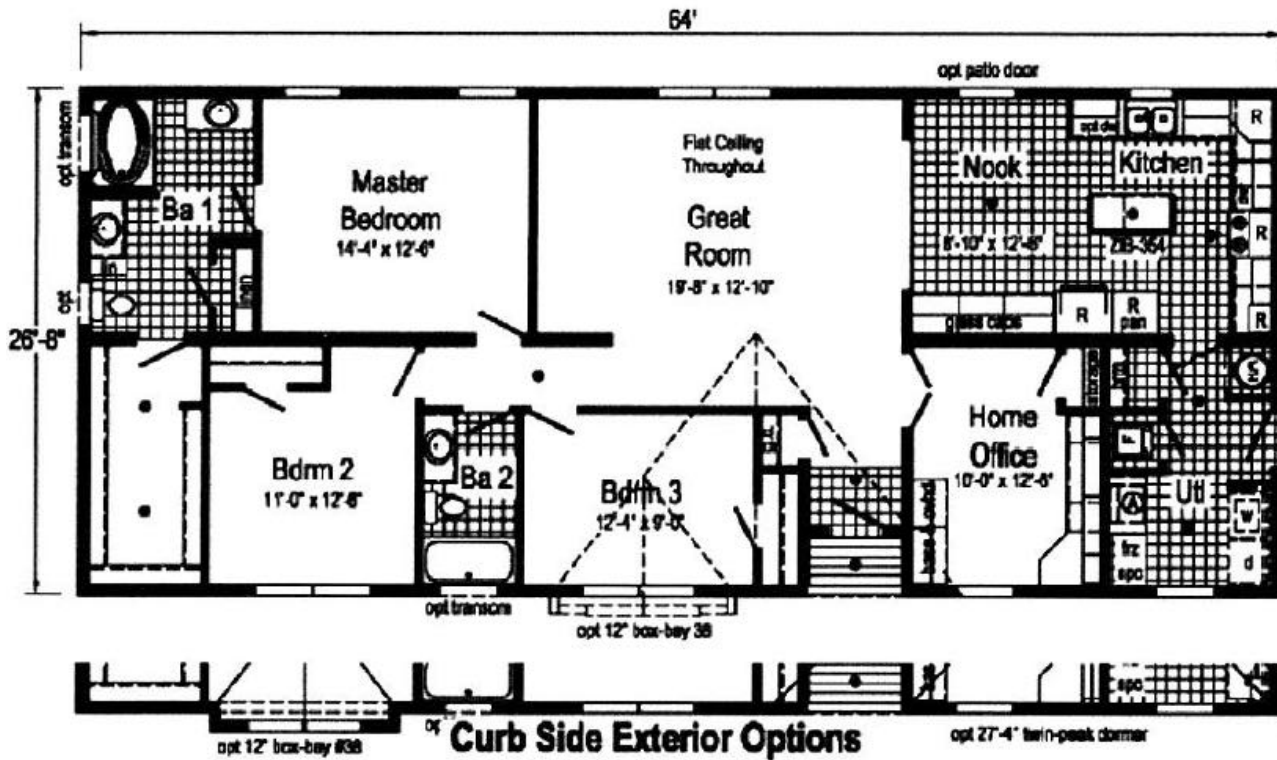

PONDEROSA

Optional Chef's Signature Hood
(only with flat ceiling)

- = Std. can light
- R = Std. 12" staggered cabinet
- (A) = Opt Util Sink or Bench

Opt Freezer/Ref. Combo
(frz/ref. combo only with flat ceiling)

Optional Stairwell

Optional Attic Stairs

2LM1010-P 2864 Approx. 1707 Sq. Ft.

Opt. Corner Shower

Optional Glamour Bath

Optional 4'x6' Walk-In Tile Shower

Optional Tranquility Bath