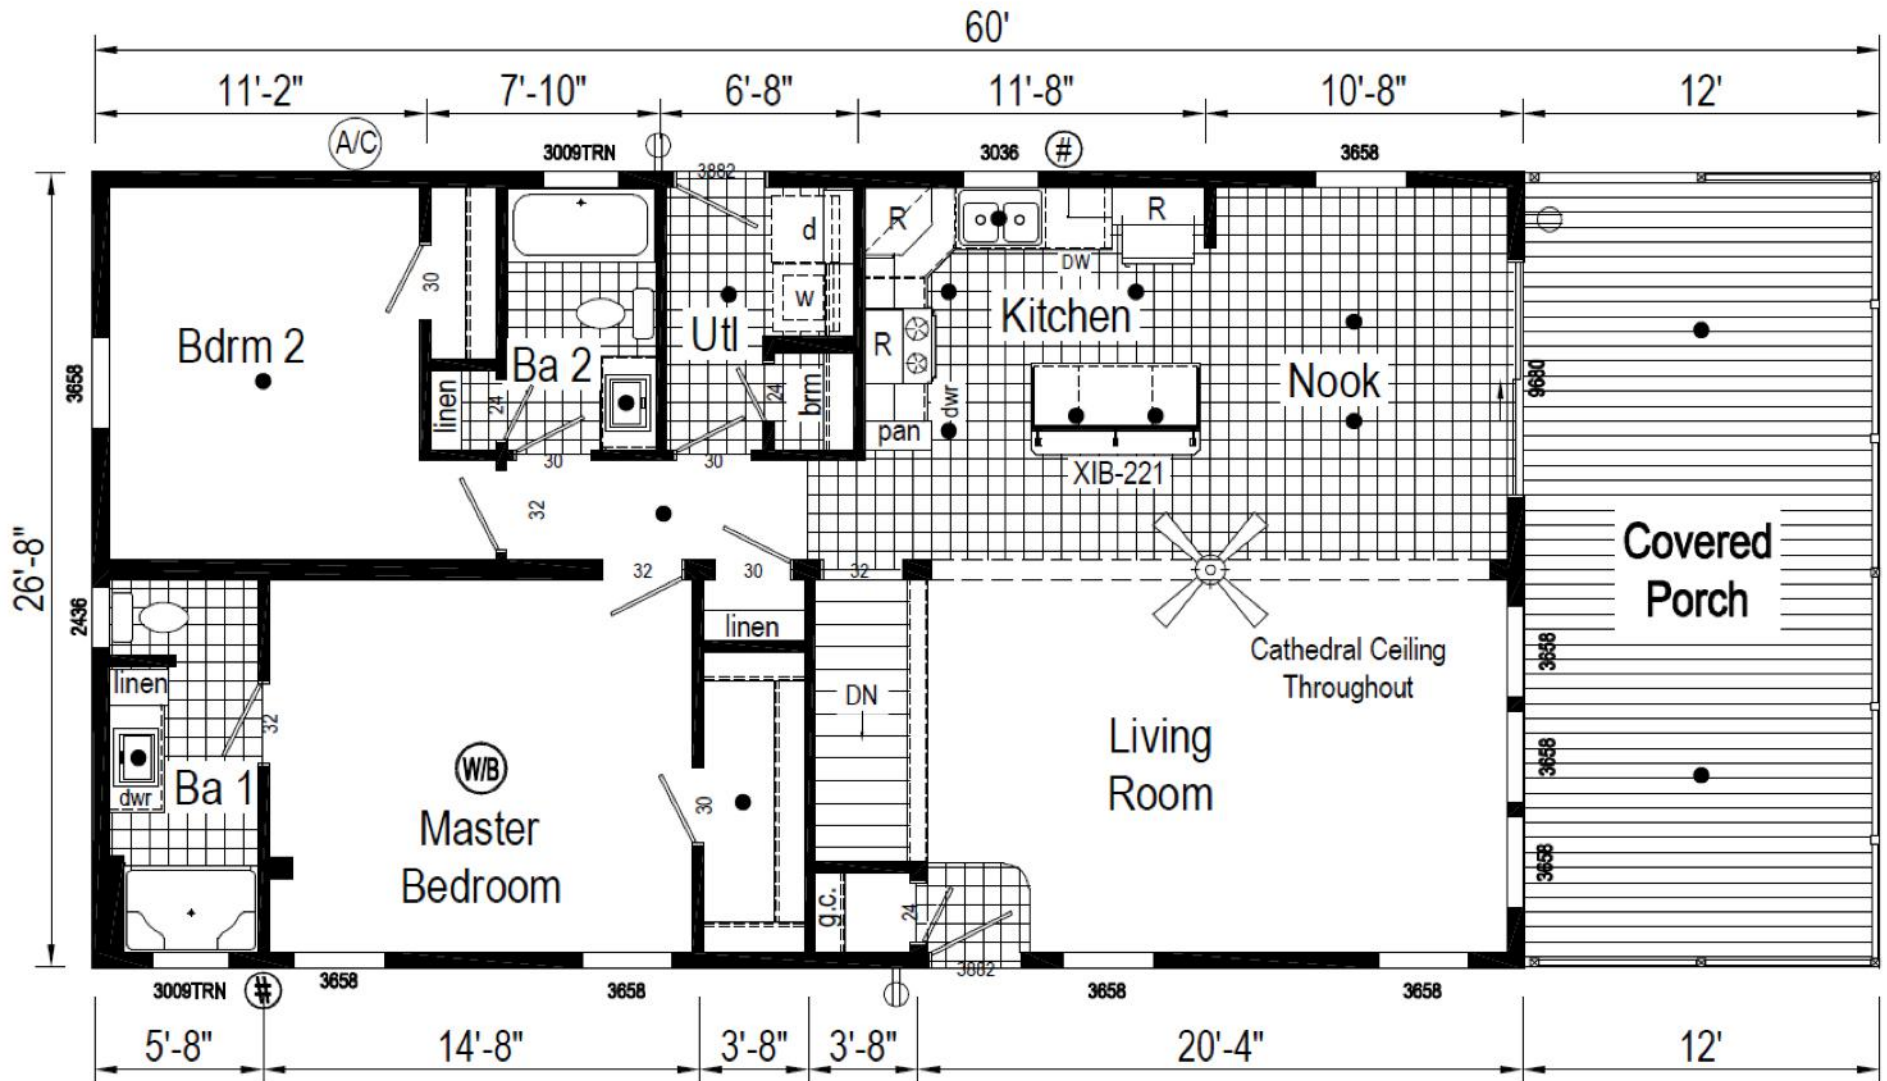

# RIVER VIEW

3WM1064-P1 2848 Approx. 1280 Sq. Ft.