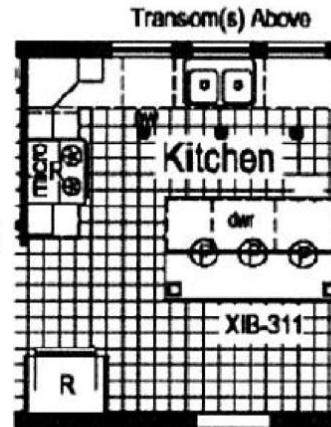

# WISCONSIN

1W1402-V 1676 Approx. 1140 Sq. Ft.

**Alternate Kitchen**  
(omits curio cabinet)

- = Std. can light
- Ⓟ = Std. pendant light
- R = Std. 30x36 staggered overhead