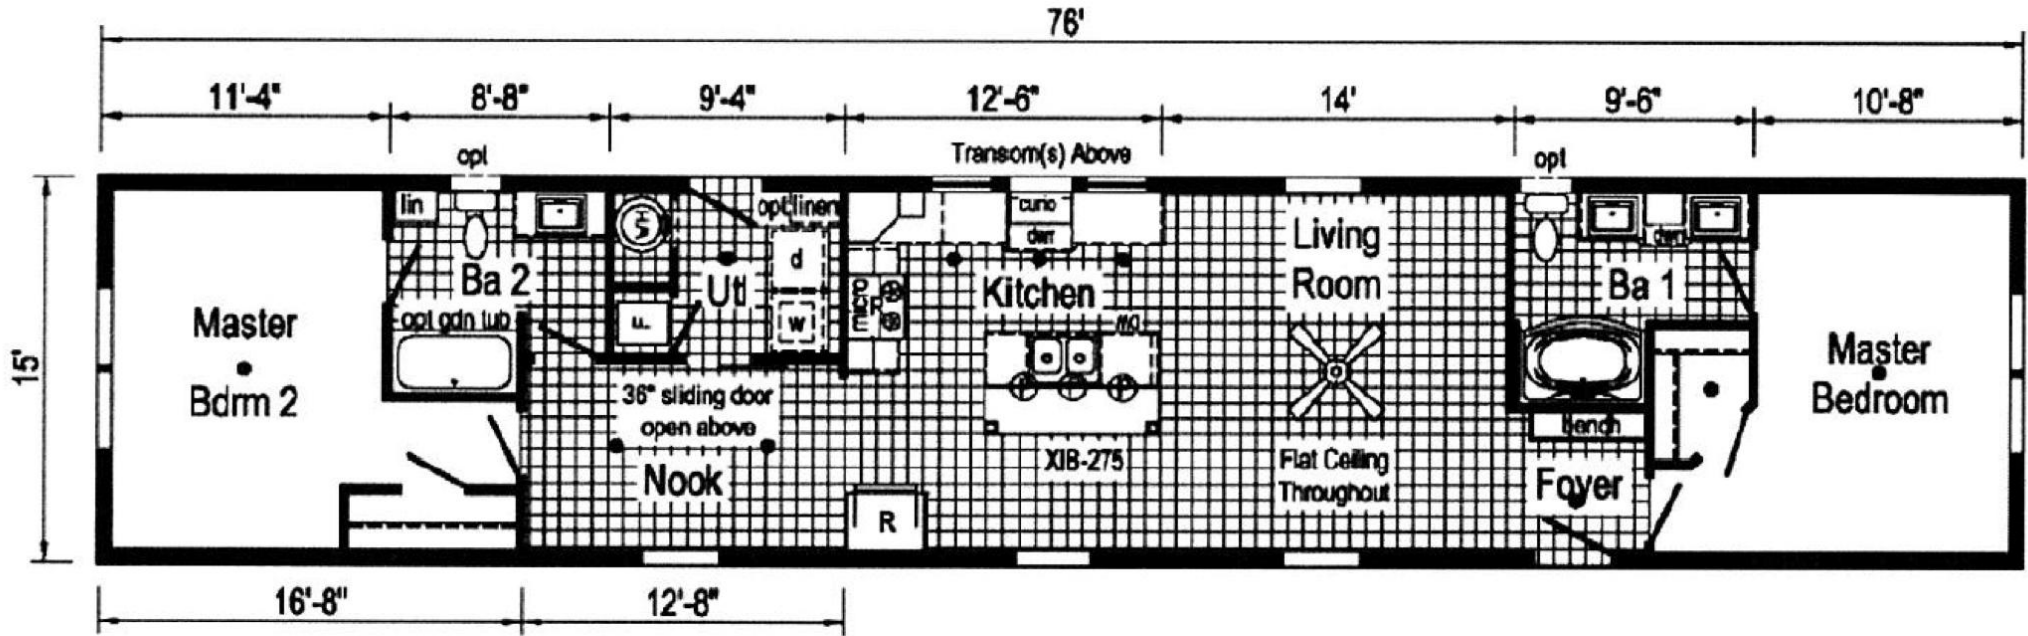

# WISCONSIN

1W1402-V 1676 Approx. 1140 Sq. Ft.

**Alternate Kitchen**  
(omits curio cabinet)

- = Std. can light
- Ⓟ = Std. pendant light
- R = Std. 30x36 staggered overhead