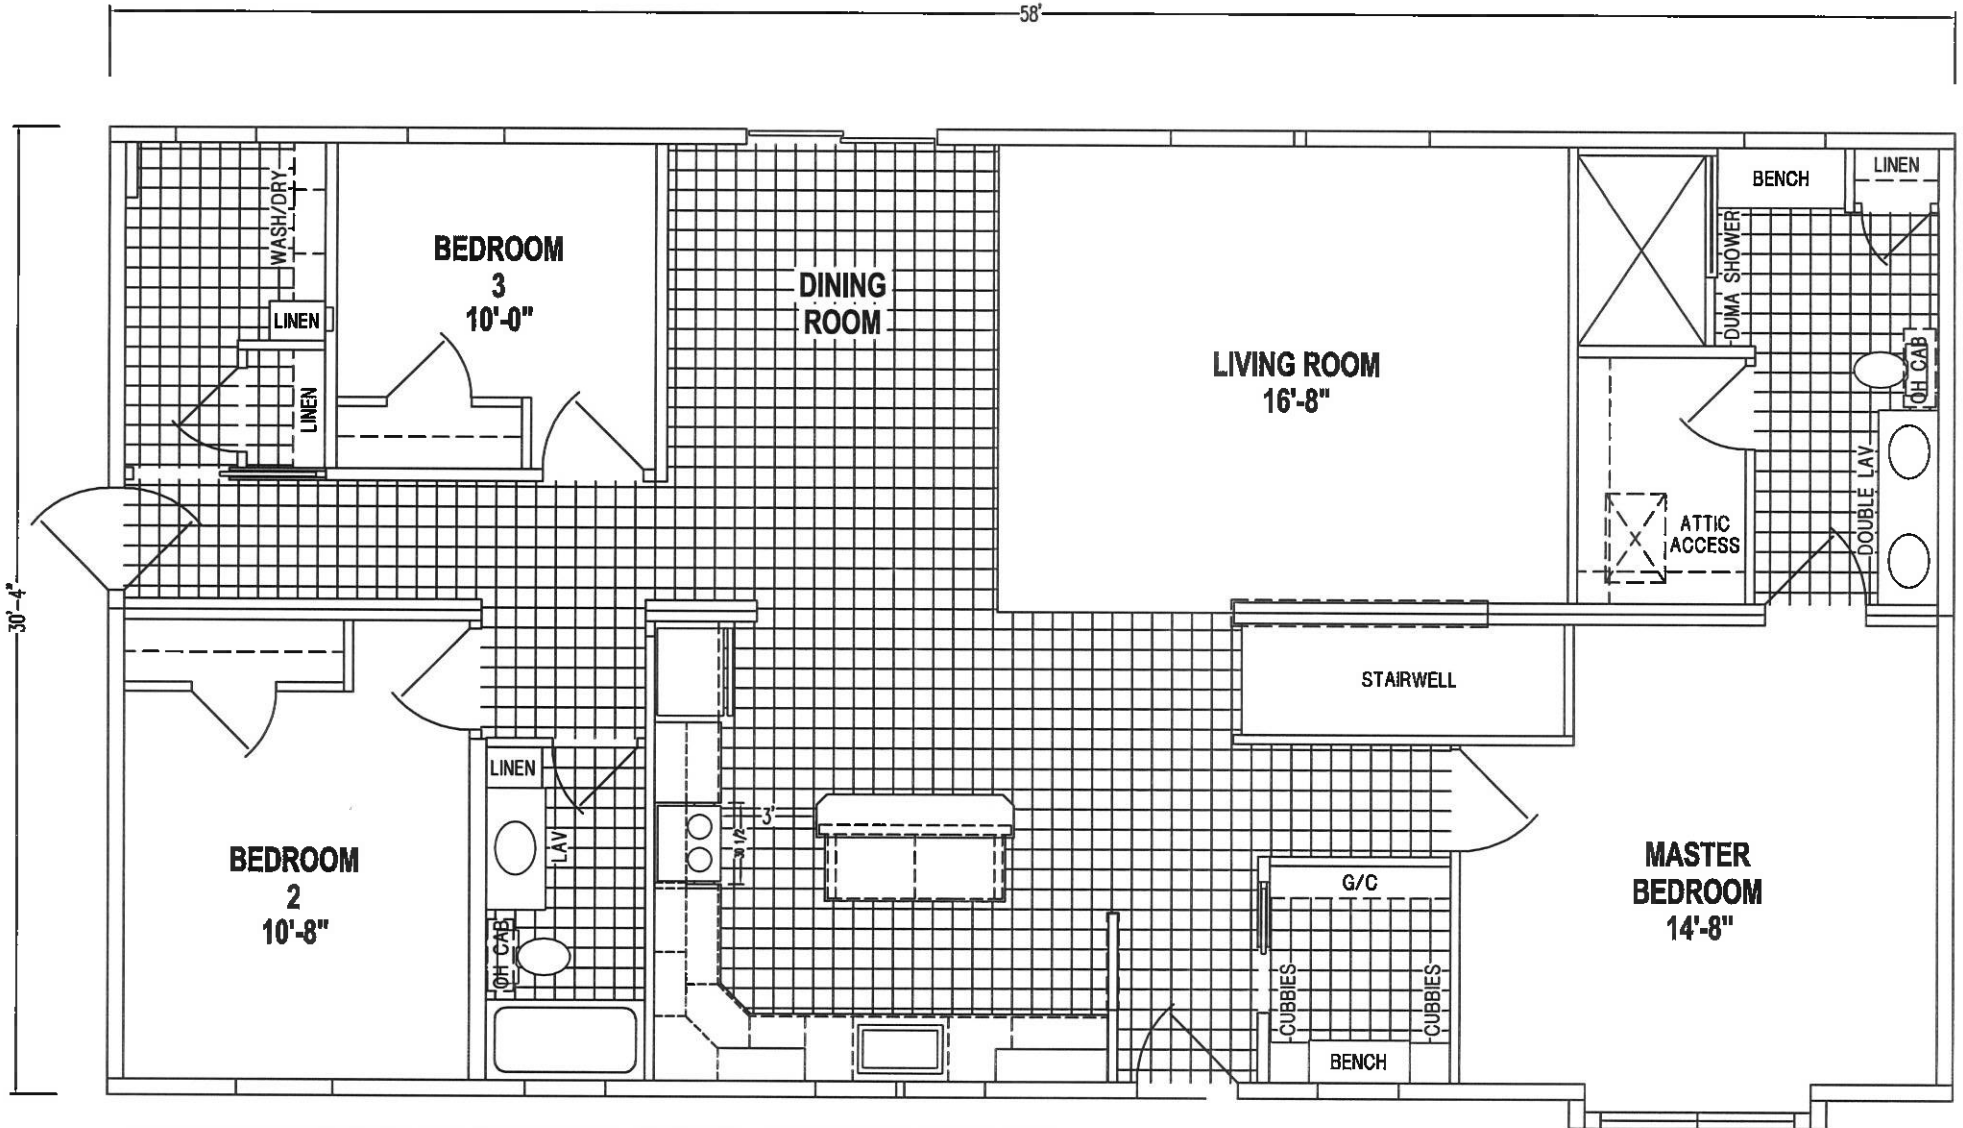

CLIFF VIEW

A227MG/5632 (1,690 SQ. FT.) 3BEDROOM - 2BATHS - CATHEDRAL THRU-OUT