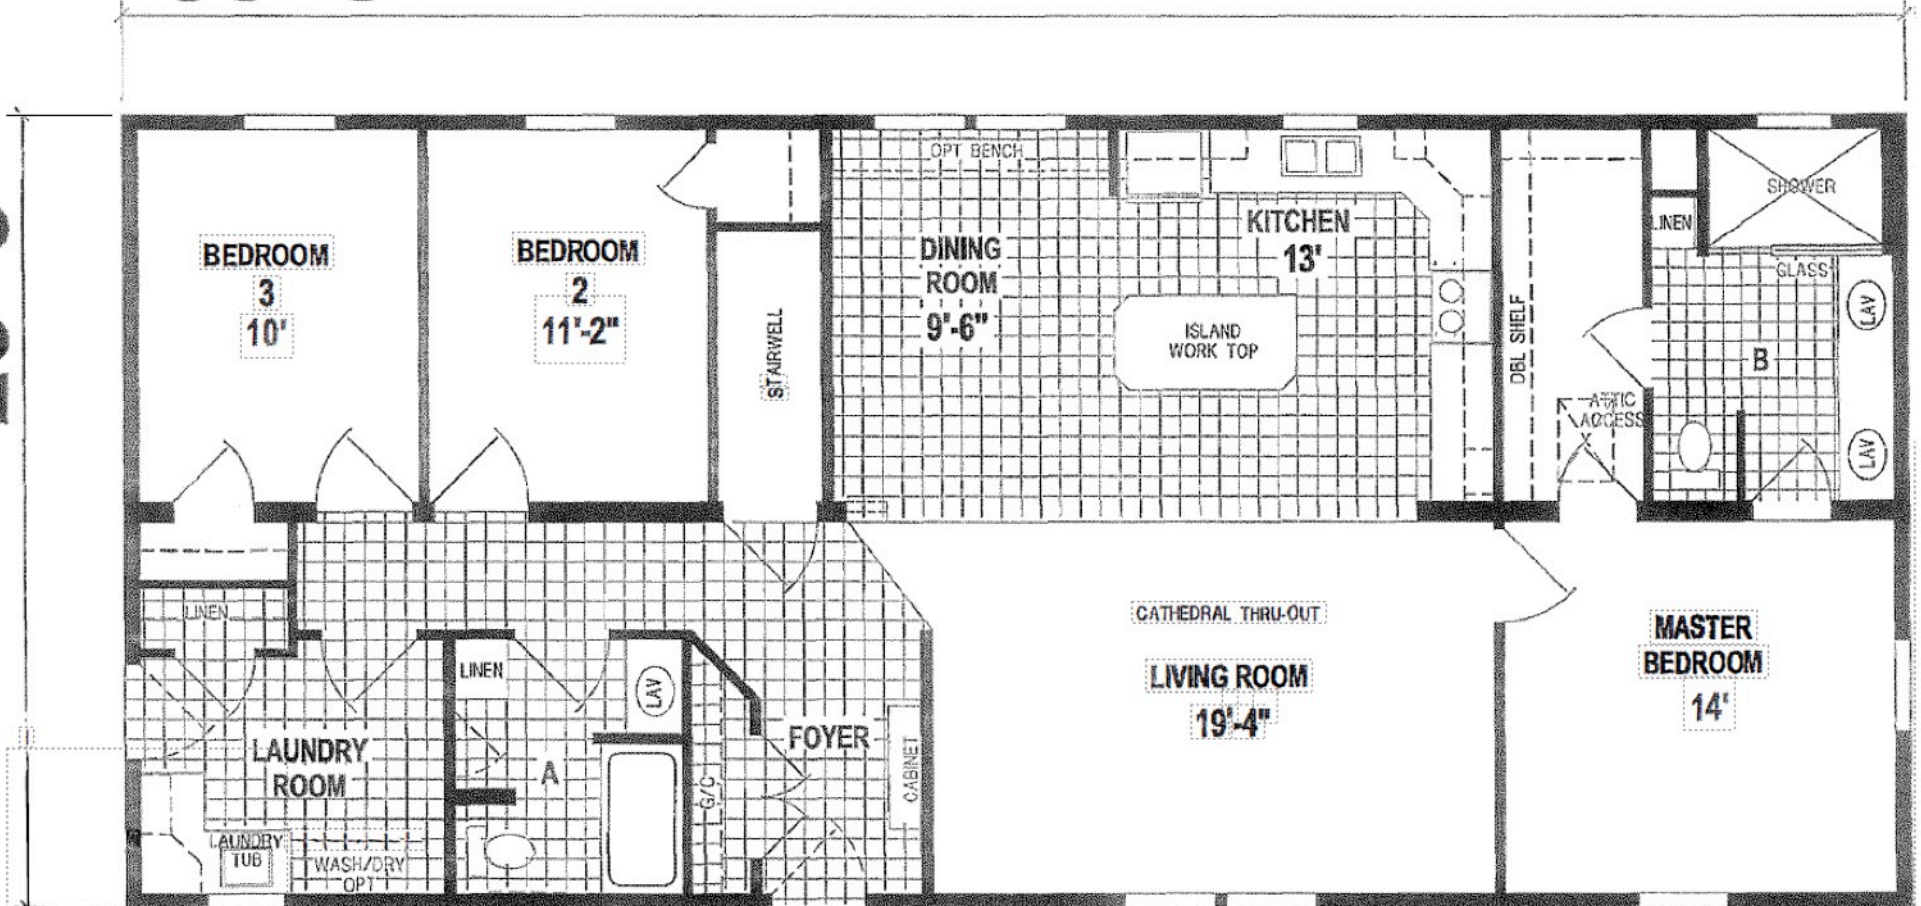

HILLCREST

OPTION SLIDING GLASS DOOR

60'-0"

26'-8"

A222MM/6028 (1,589 SQ. FT.) 3BEDROOM - 2BATHS - CATHEDRAL THRU-OUT