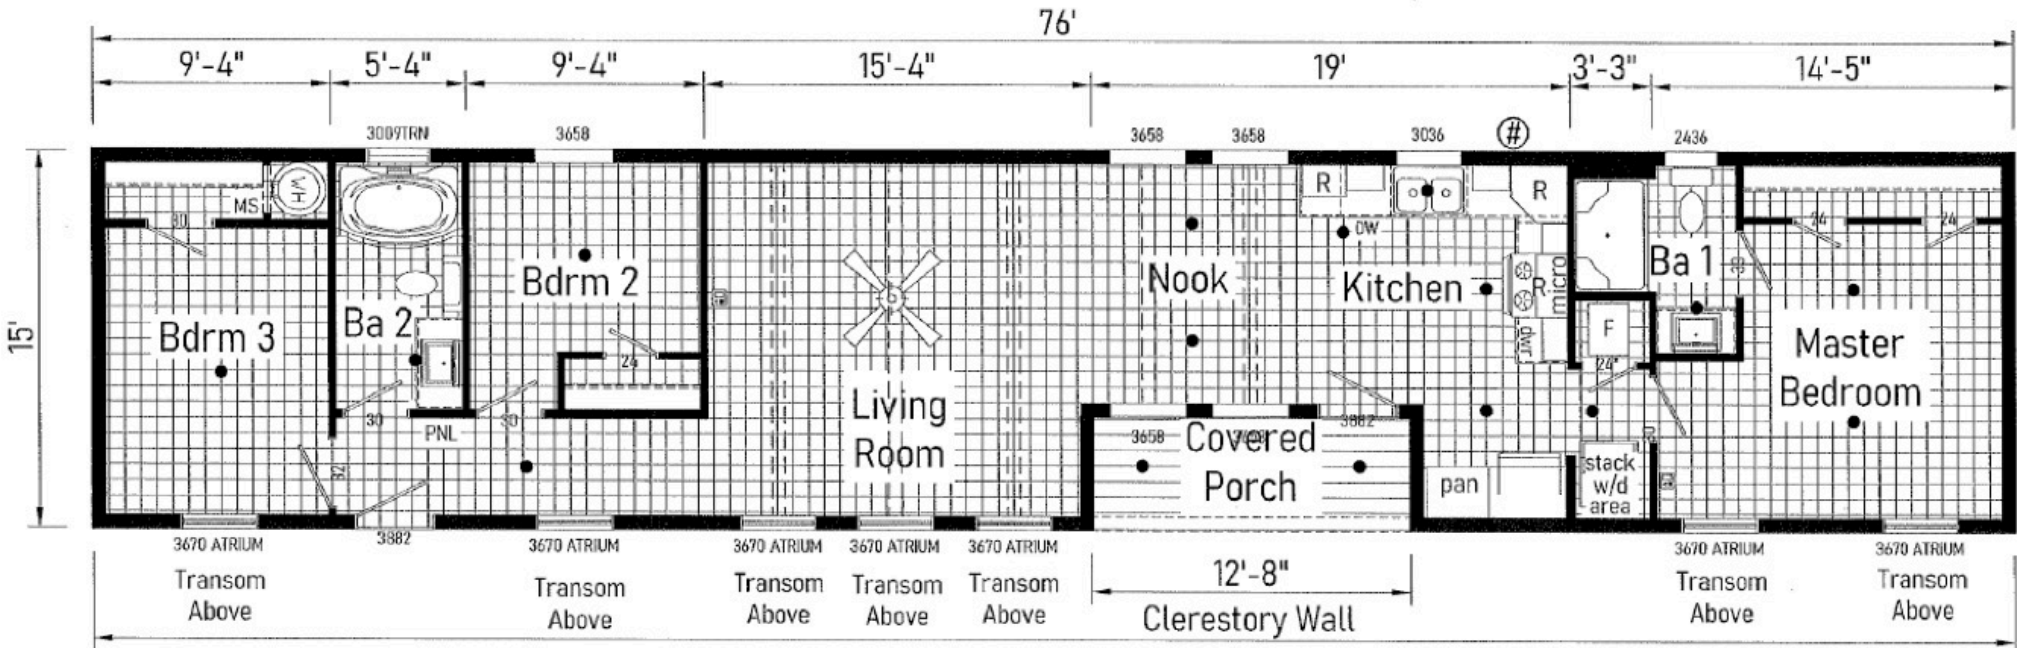

SUNRISE CABIN

Approx. 1083 Sq. Ft.