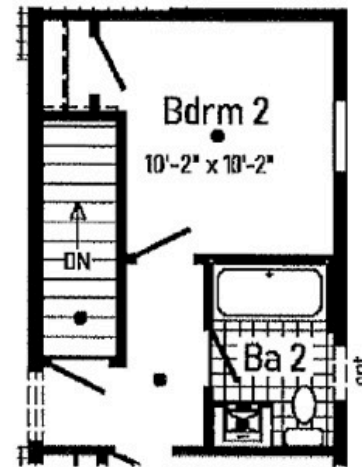

# MILLENIUM

Approx. 1333 Sq. Ft.

**Optional  
4'x6' Walk-In  
Tile Shower**

**Optional Stairwell**  
omits linen & opt ent center

R = Std. 30/36 staggered overhead

● = Std. can light

Ⓟ = Water heater cavity must be altered, relocated or omitted for the state of Ohio.