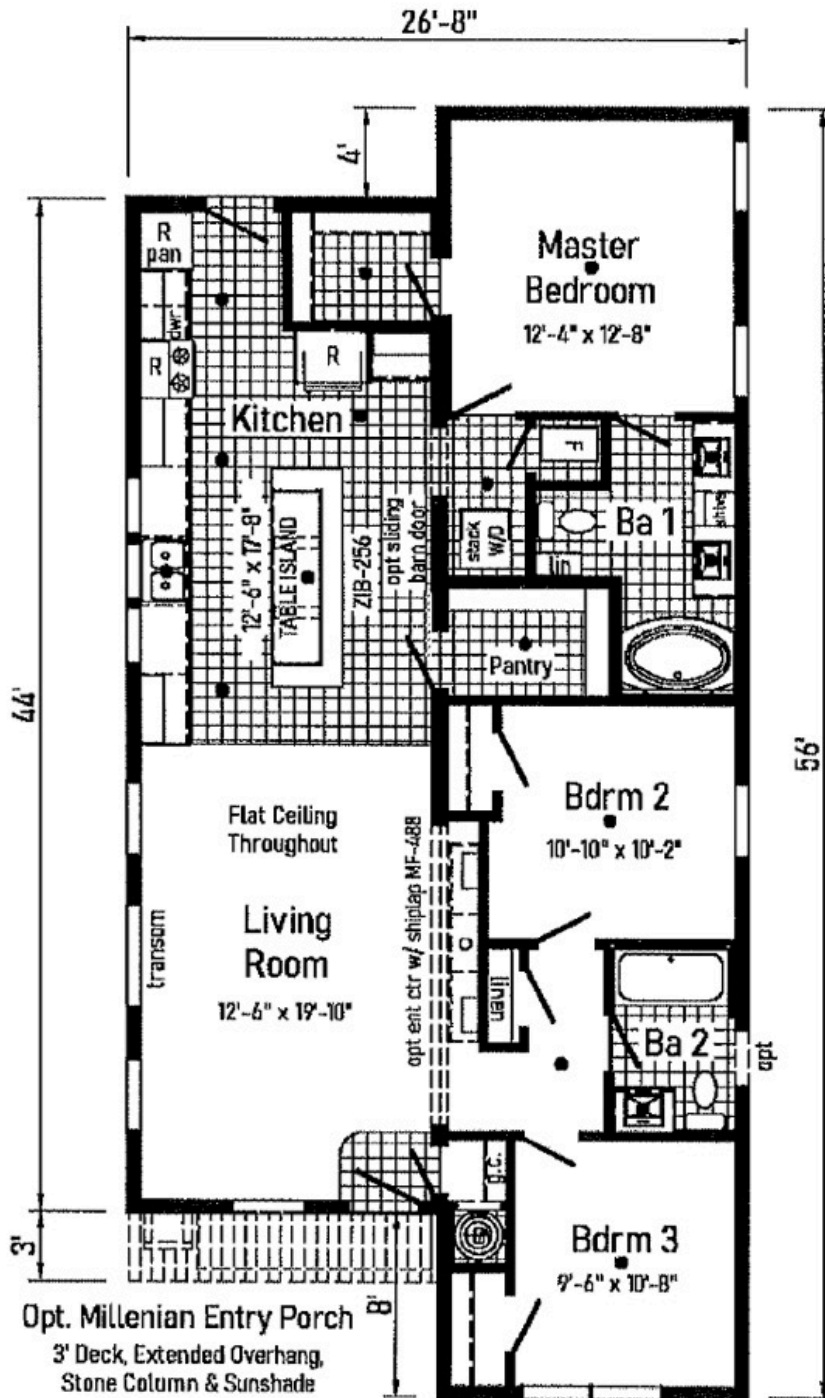

# MILLENIUM

Approx. 1333 Sq. Ft.

**Optional  
4'x6' Walk-In  
Tile Shower**

**Optional Stairwell**  
omits linen & opt ent center

R = Std. 30/36 staggered overhead

● = Std. can light

Ⓟ = Water heater cavity must be altered, relocated or omitted for the state of Ohio.