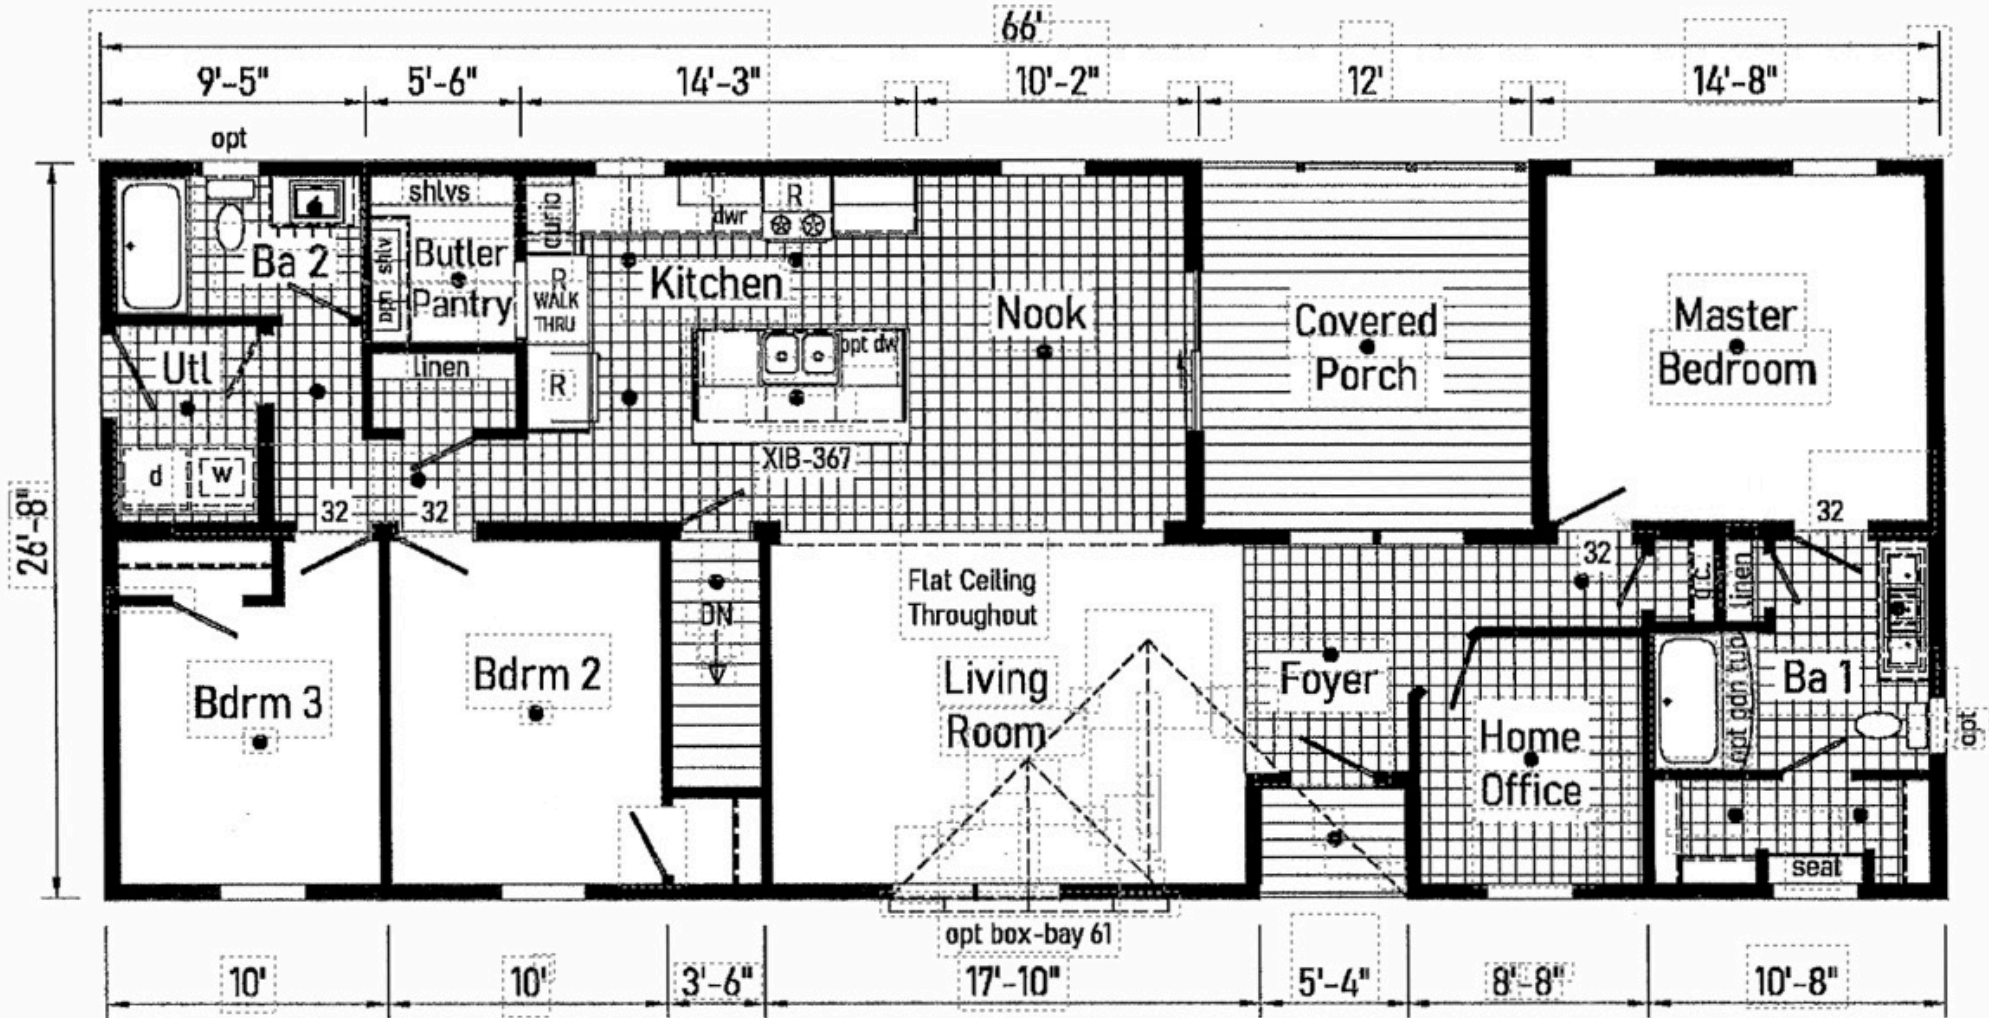

LAKE VIEW

3WM1075-P 2866 Approx. 1579 Sq. Ft.
 With Optional Transverse BOCA Stairwell

Note: Optional factory installed heating system not available.

- = Std. can light
- Ⓟ = Std. pendant light
- Optional 4'x6' Walk-In Tile Shower (omits g.c.)