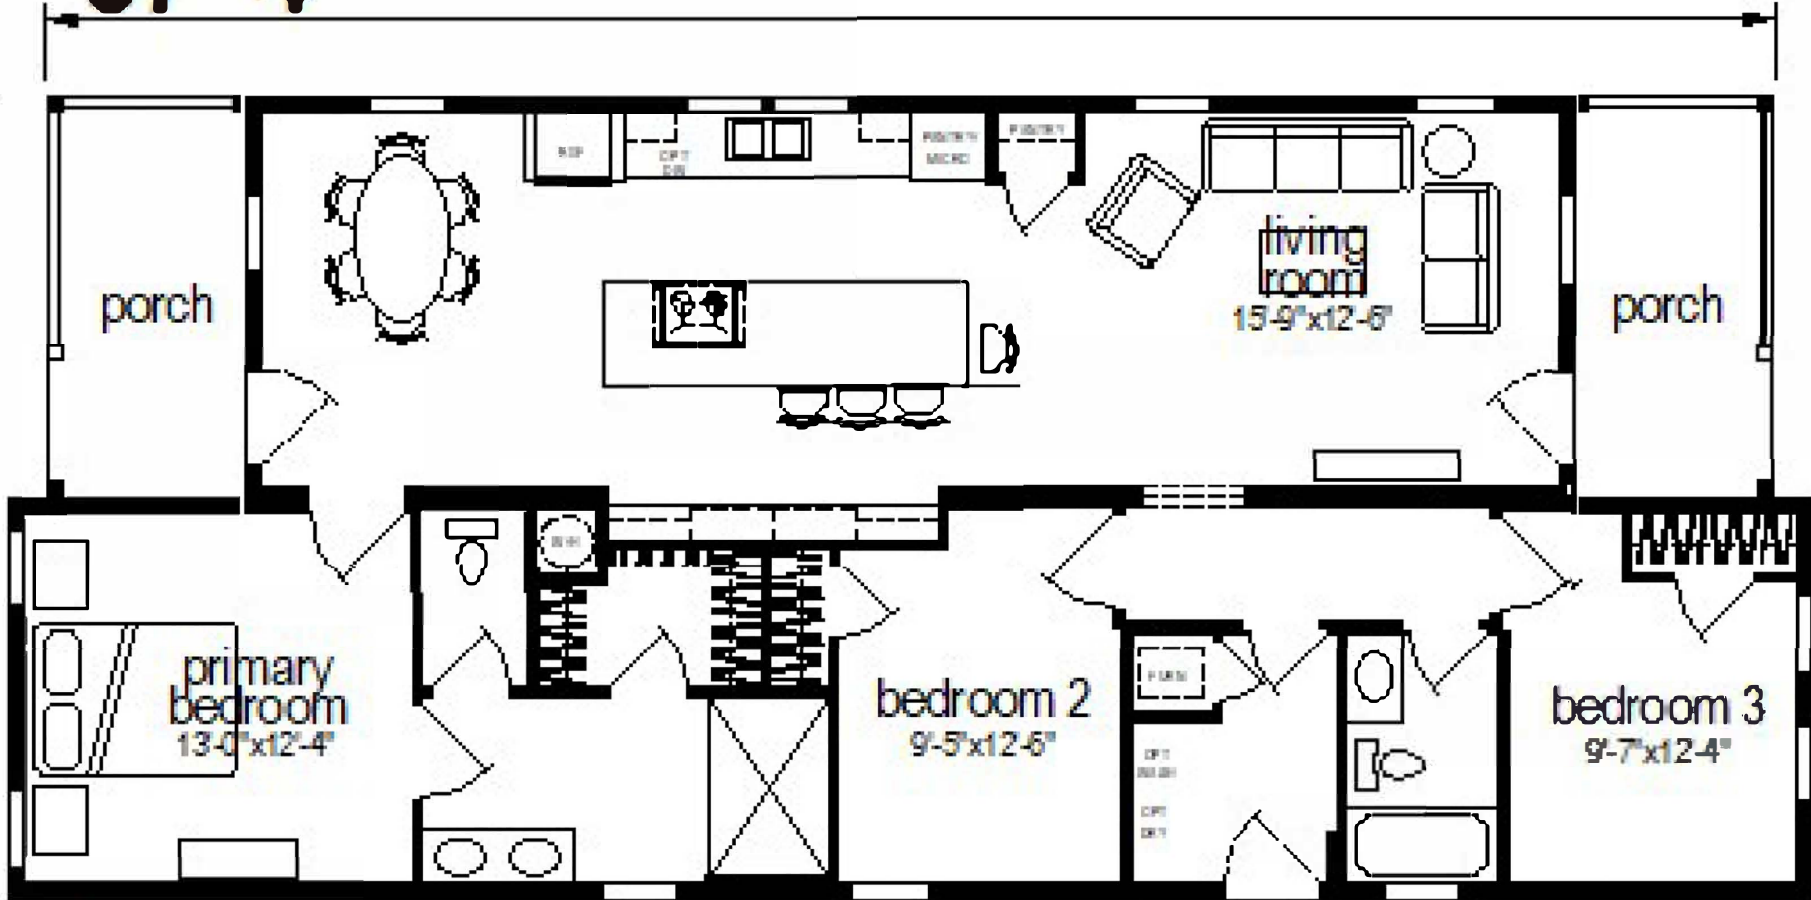

GENESIS

57'-4"

60'-0"

992-1A/57'-4"/6028 (1,386 SQ. FT.) 3BEDROOM - 2BATHS