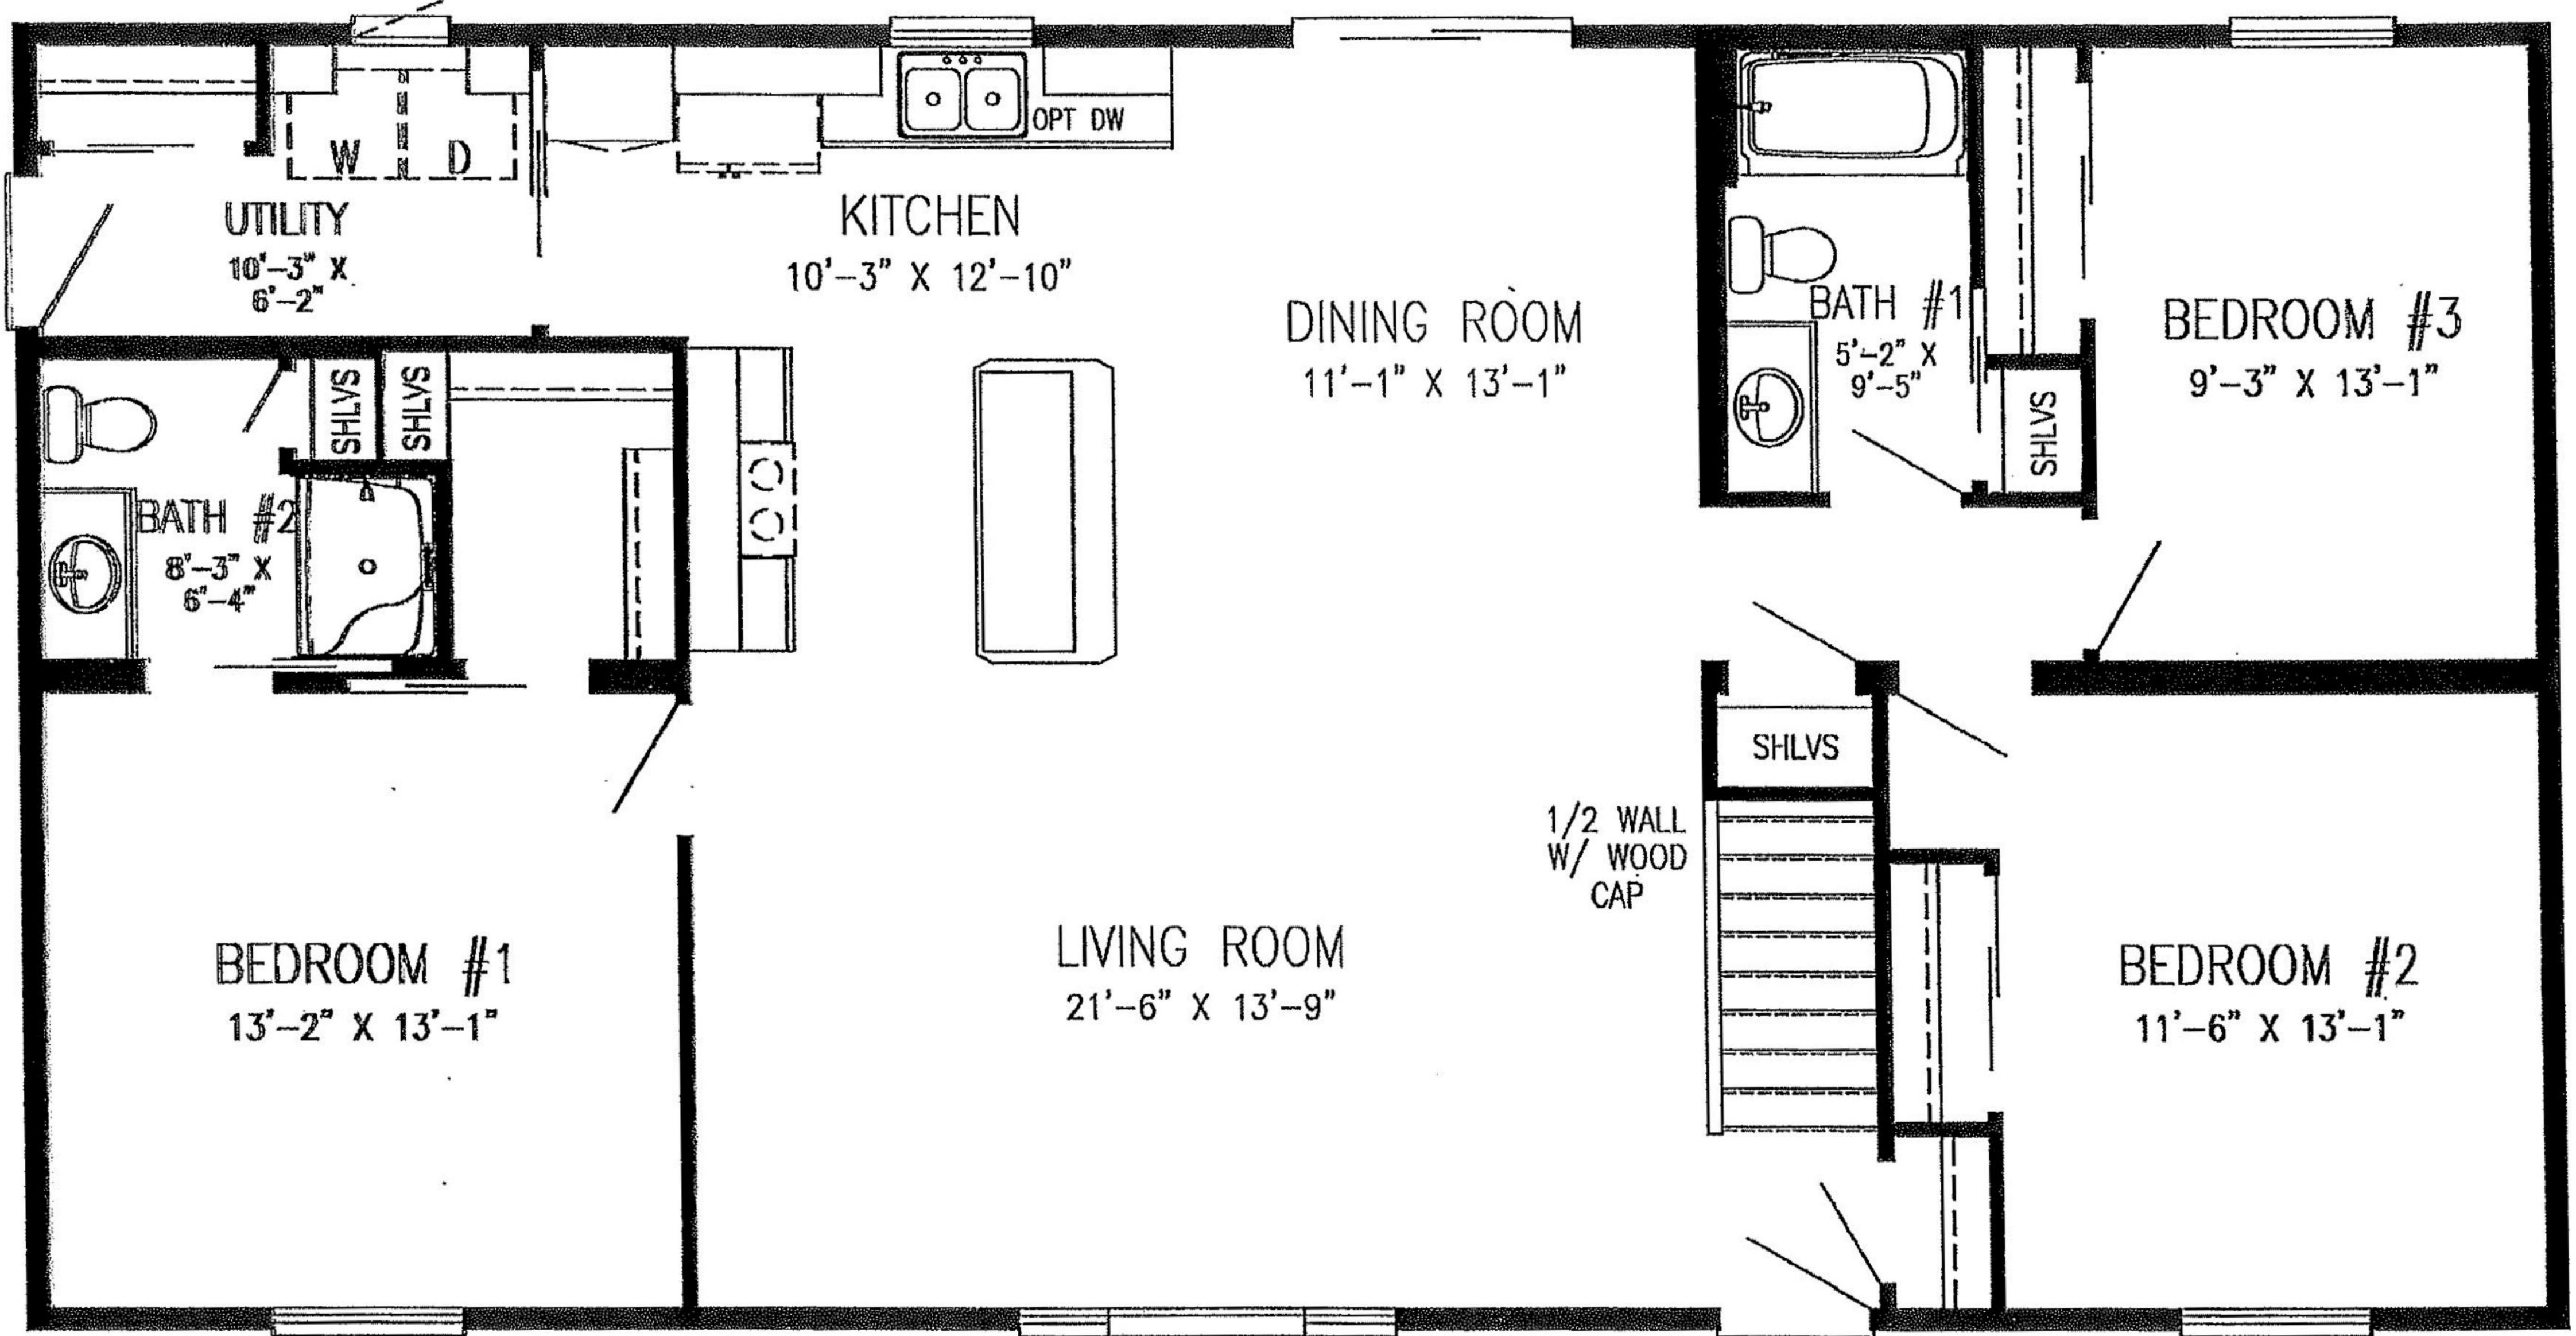

# GRAYSTONE

Virtual Tour

Bedrooms:	3
Baths:	2
Living Area:	1,512 ft.
Depth:	28'
Length:	54'

Color Selections