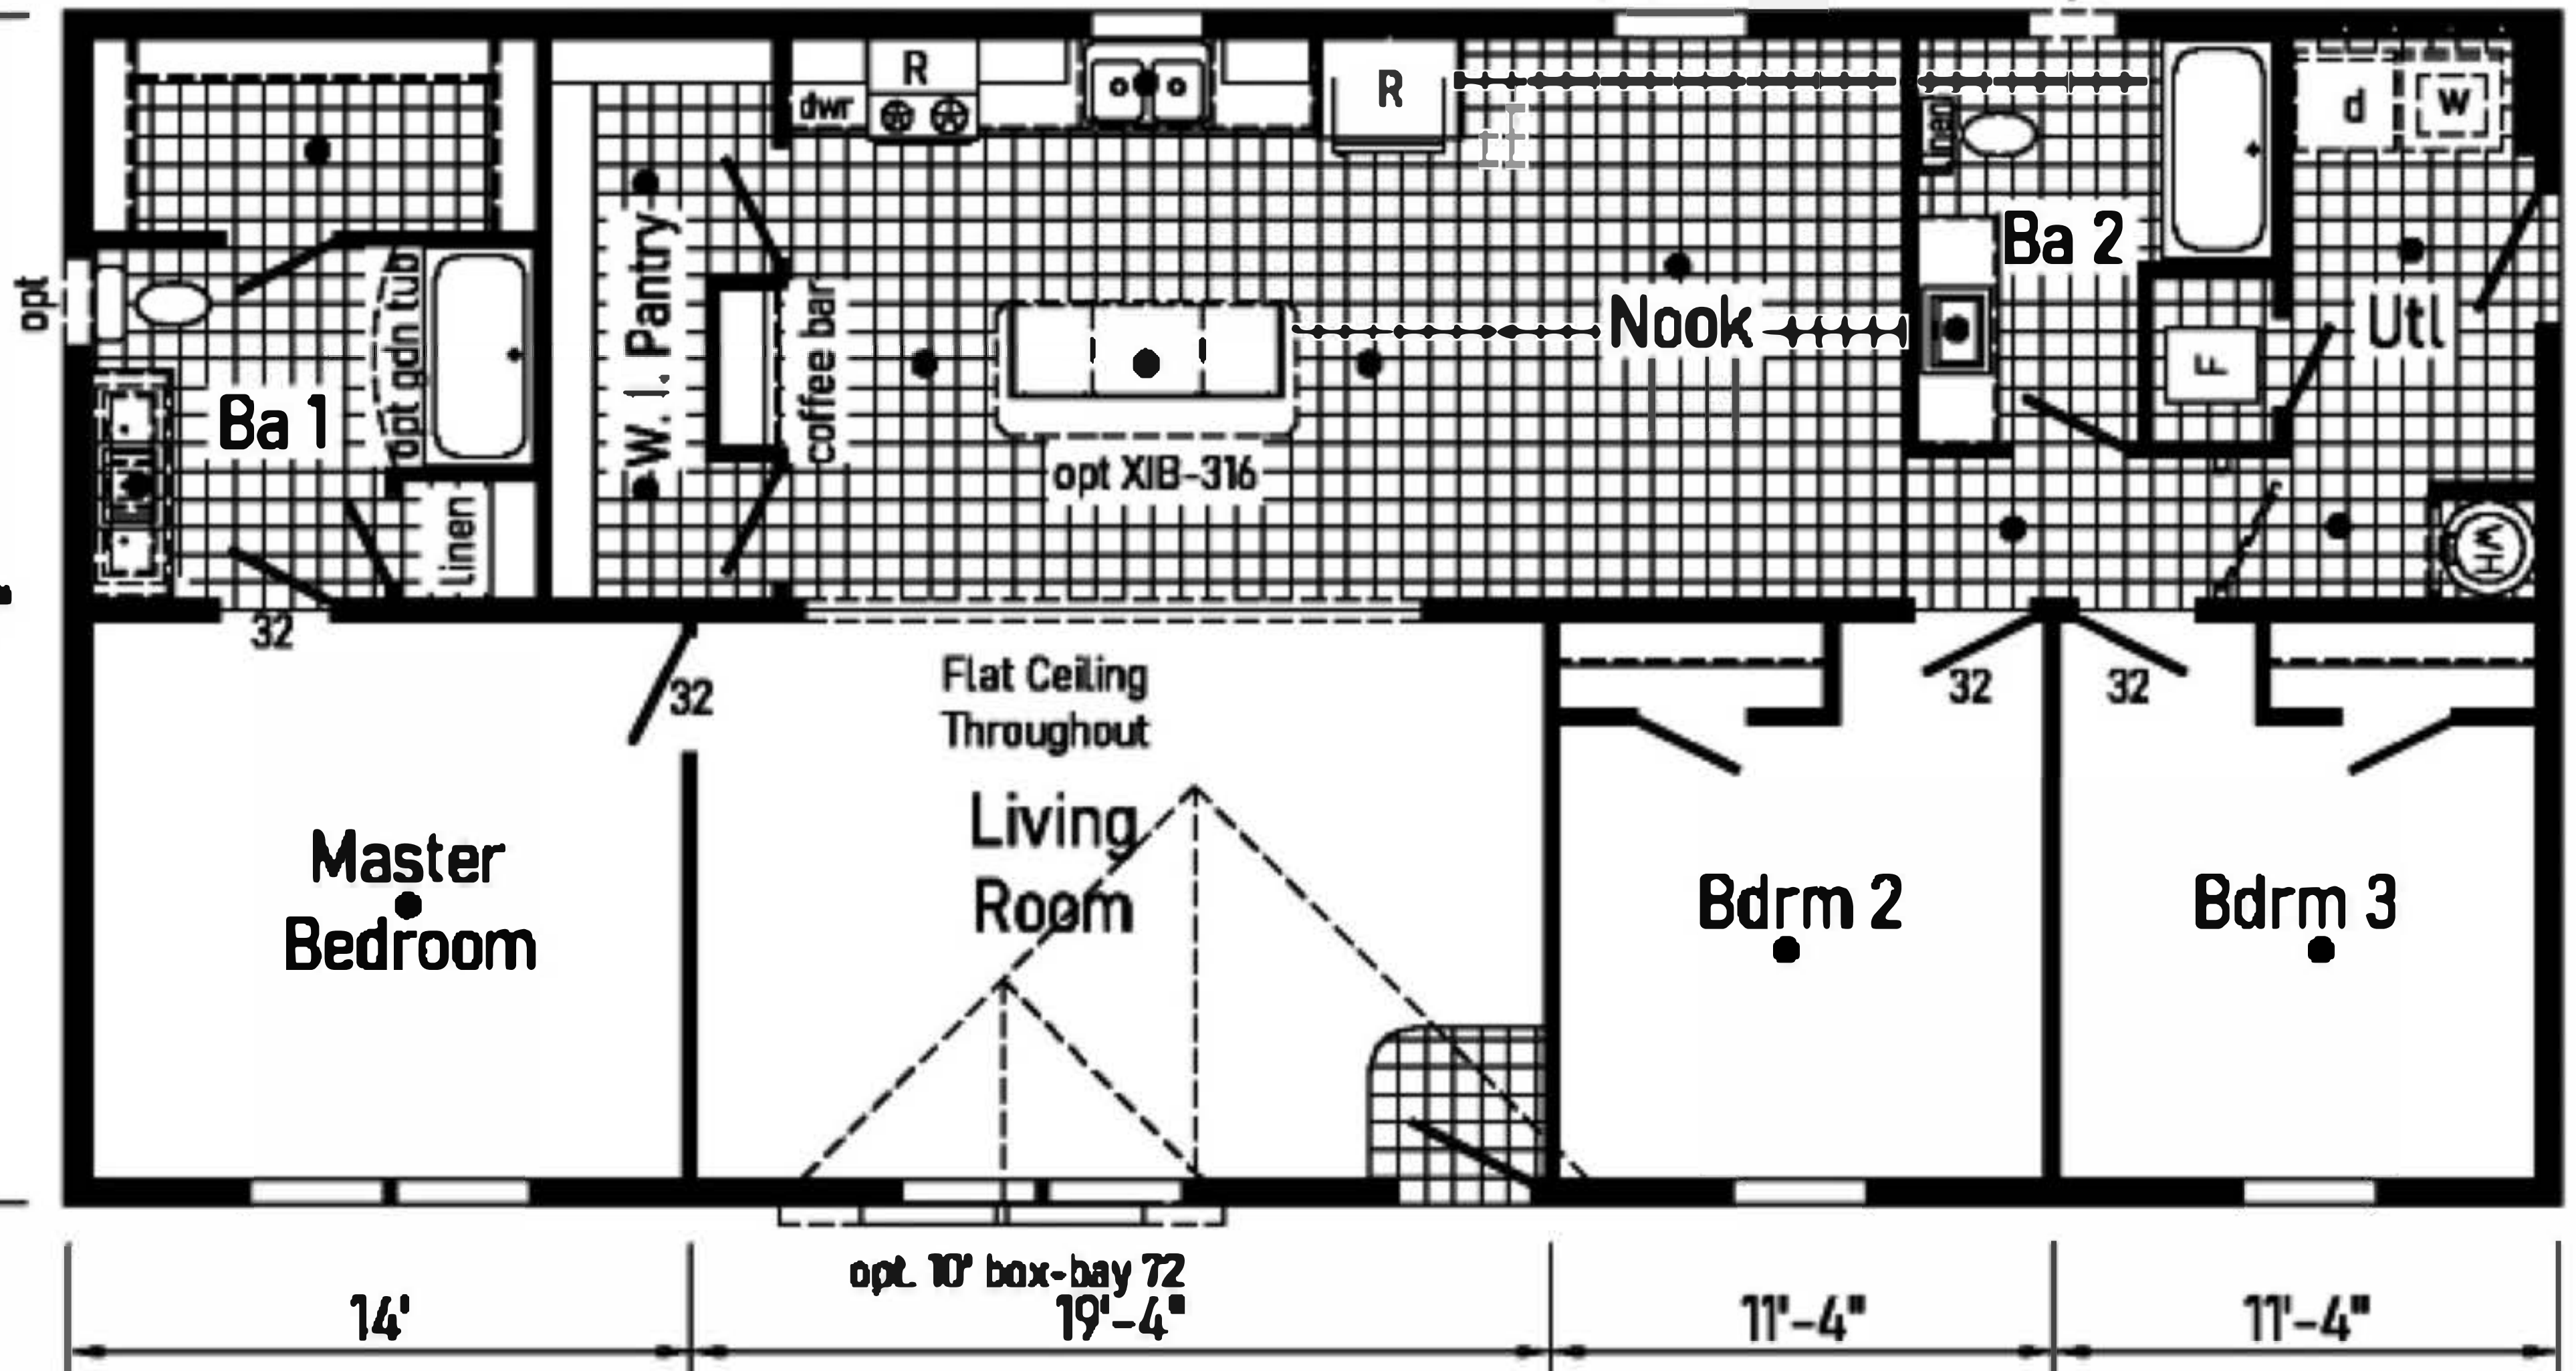

HIGH COUNTRY

56'

10'-8"

5'-4"

15'-4"

10'-2"

5'-4"

9'-2"

opt patio door

opt

3W1802-P 28x56 Approx. 1493 Sq. Ft.

● = Std. can light

R = Std. 30/36 staggered overhead